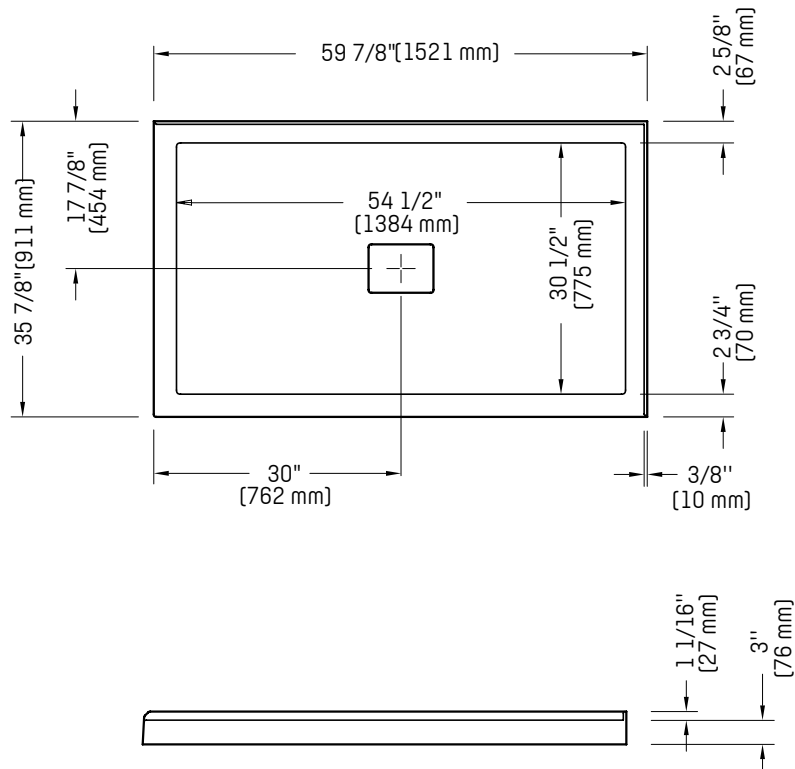

CACHE 3660 2BD /60

Shower base

* All dimensions are approximate and subject to change without notice.
Please refer to the installation guide before beginning the installation.

Alcove
6835 Picard Street
Saint-Hyacinthe (Québec) J2S 1H3
Canada
T 450 774-5699
F 450 773-2086
alcove.ca

CACHE 3660 2BG /60

Shower base

* All dimensions are approximate and subject to change without notice.
Please refer to the installation guide before beginning the installation.

Alcove
6835 Picard Street
Saint-Hyacinthe (Québec) J2S 1H3
Canada
T 450 774-5699
F 450 773-2086
alcove.ca