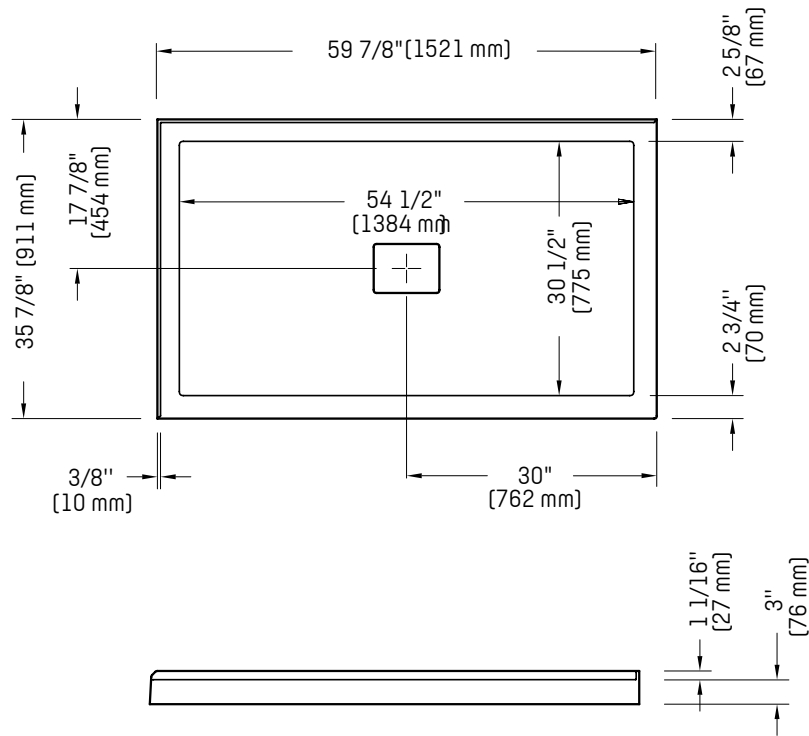

CACHE 3660 2BD /60

Shower base

* All dimensions are approximate and subject to change without notice.
Please refer to the installation guide before beginning the installation.

Alcove
6835 Picard Street
Saint-Hyacinthe (Québec) J2S 1H3
Canada
T 450 774-5699
F 450 773-2086
alcove.ca

CACHE 3660 2BG /60

Shower base

* All dimensions are approximate and subject to change without notice.
Please refer to the installation guide before beginning the installation.

Alcove
6835 Picard Street
Saint-Hyacinthe (Québec) J2S 1H3
Canada
T 450 774-5699
F 450 773-2086
alcove.ca