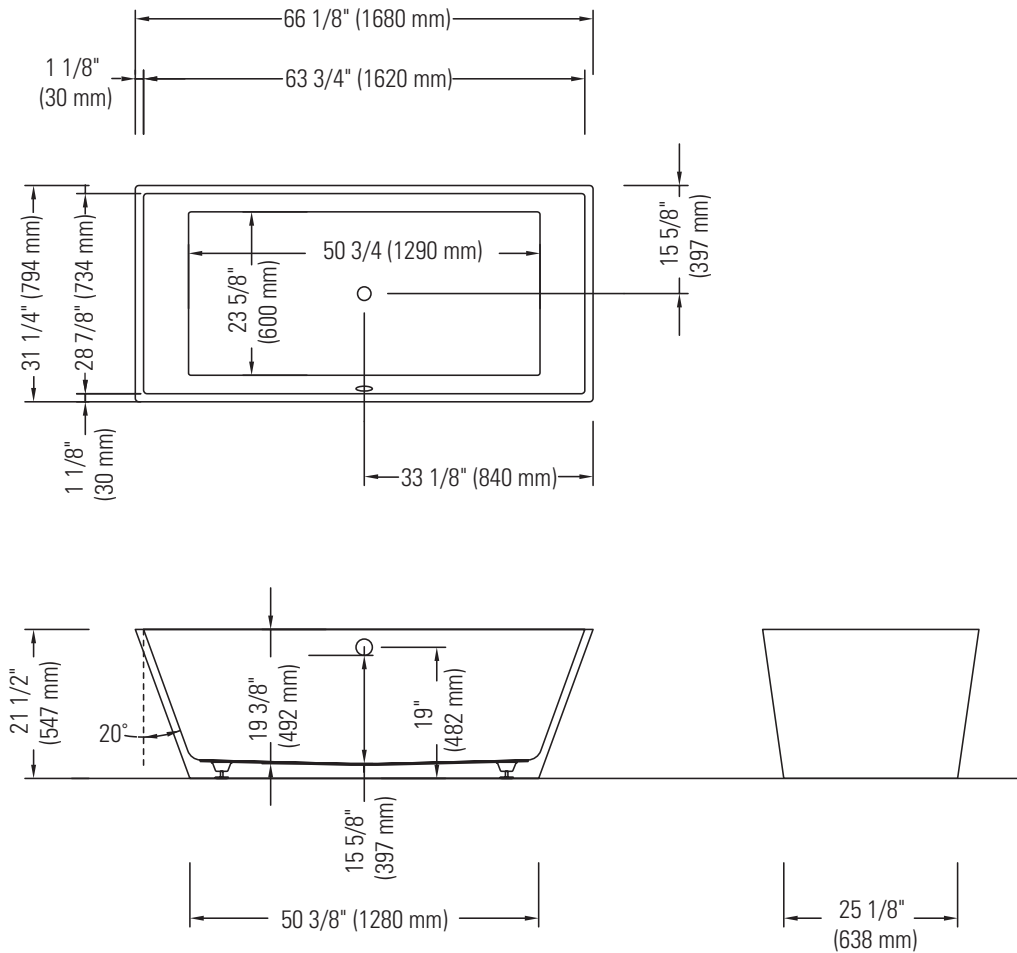

COSMOS 7566 KA

FREESTANDING

Bathtub

* All dimensions are approximate and subject to change without notice.
Please refer to the installation guide before beginning the installation.