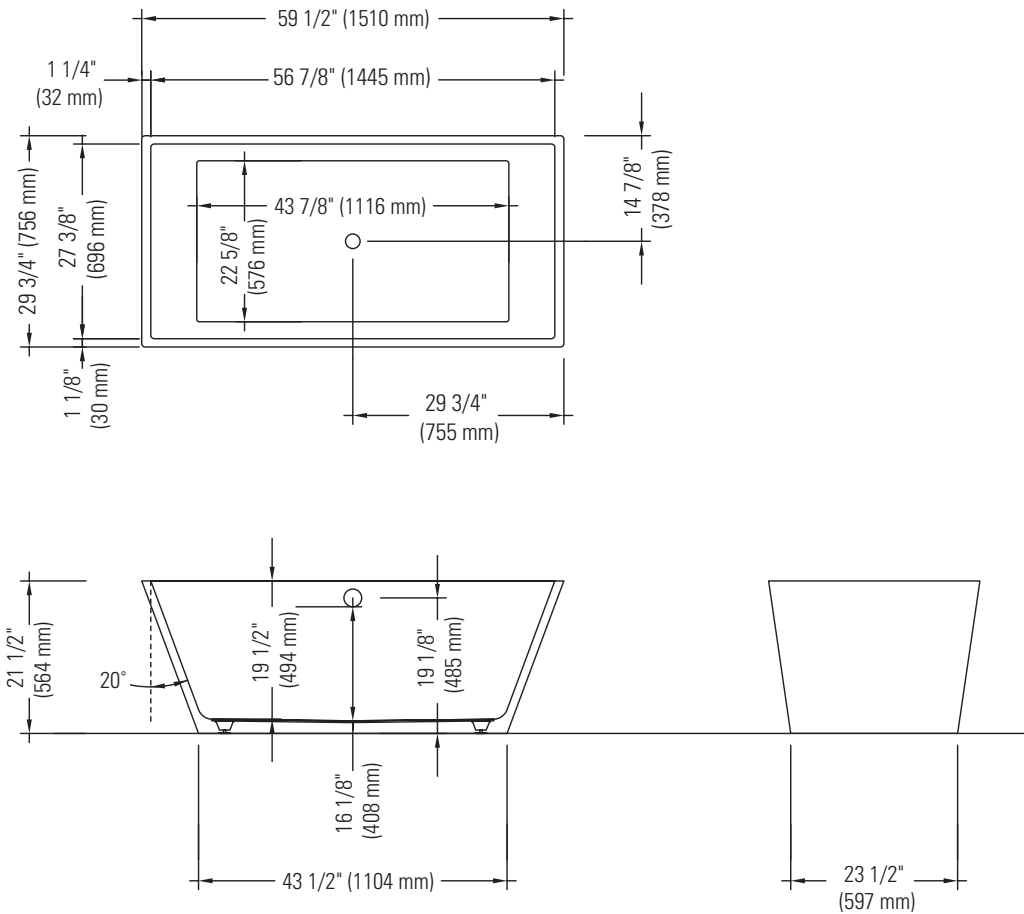

COSMOS 7560 KA

FREESTANDING Bathtub

* All dimensions are approximate and subject to change without notice.
Please refer to the installation guide before beginning the installation.