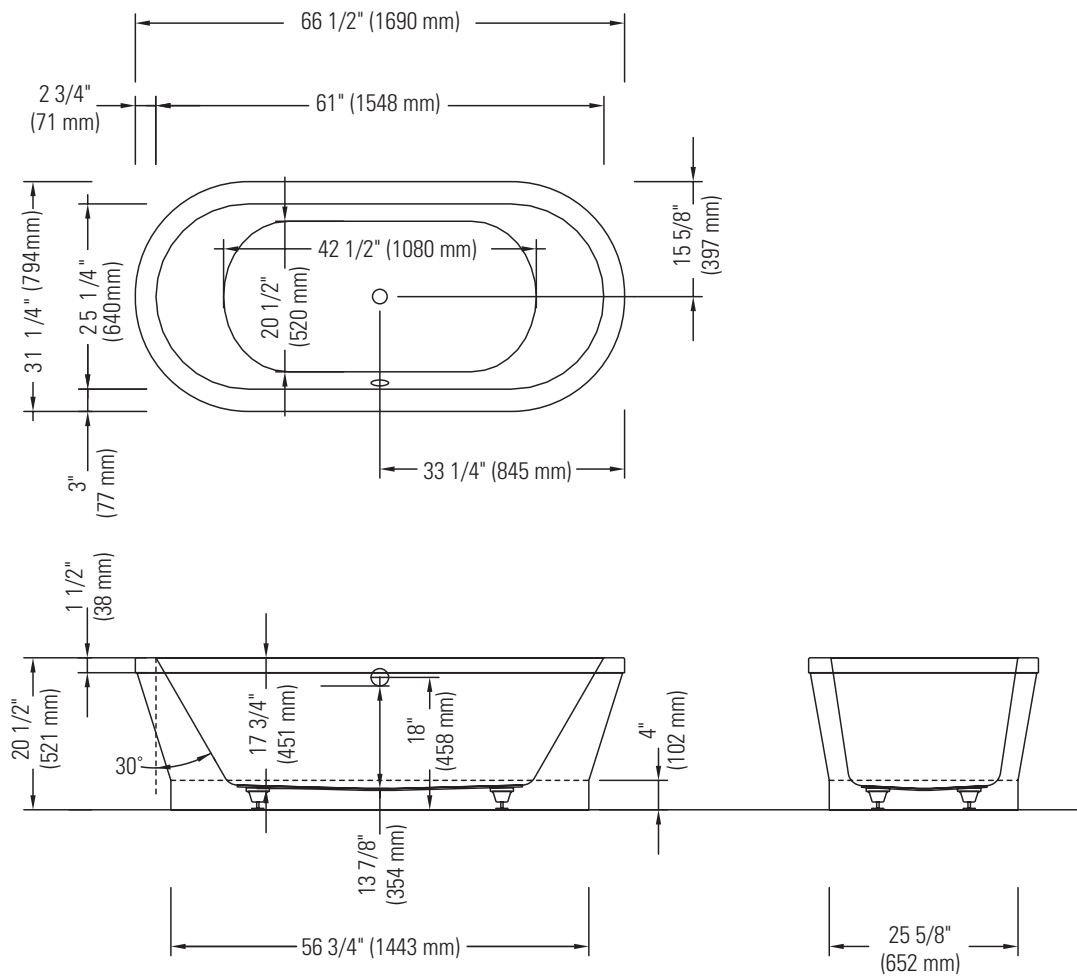

EIDEL 7867 KA

FREESTANDING

Bathtub

* All dimensions are approximate and subject to change without notice.
Please refer to the installation guide before beginning the installation.