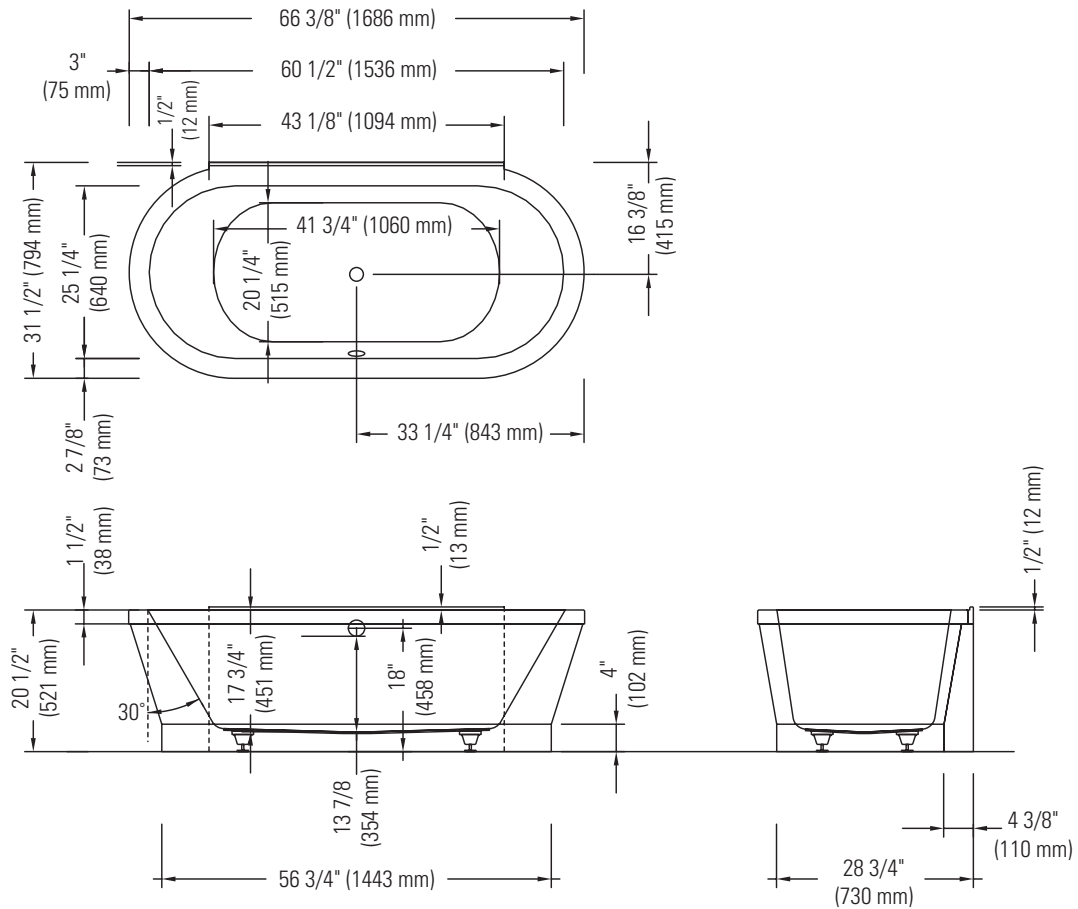

# EIDEL 7867 K1A

FREESTANDING WITH TILING FLANGE  
Bathtub

\* All dimensions are approximate and subject to change without notice.  
Please refer to the installation guide before beginning the installation.