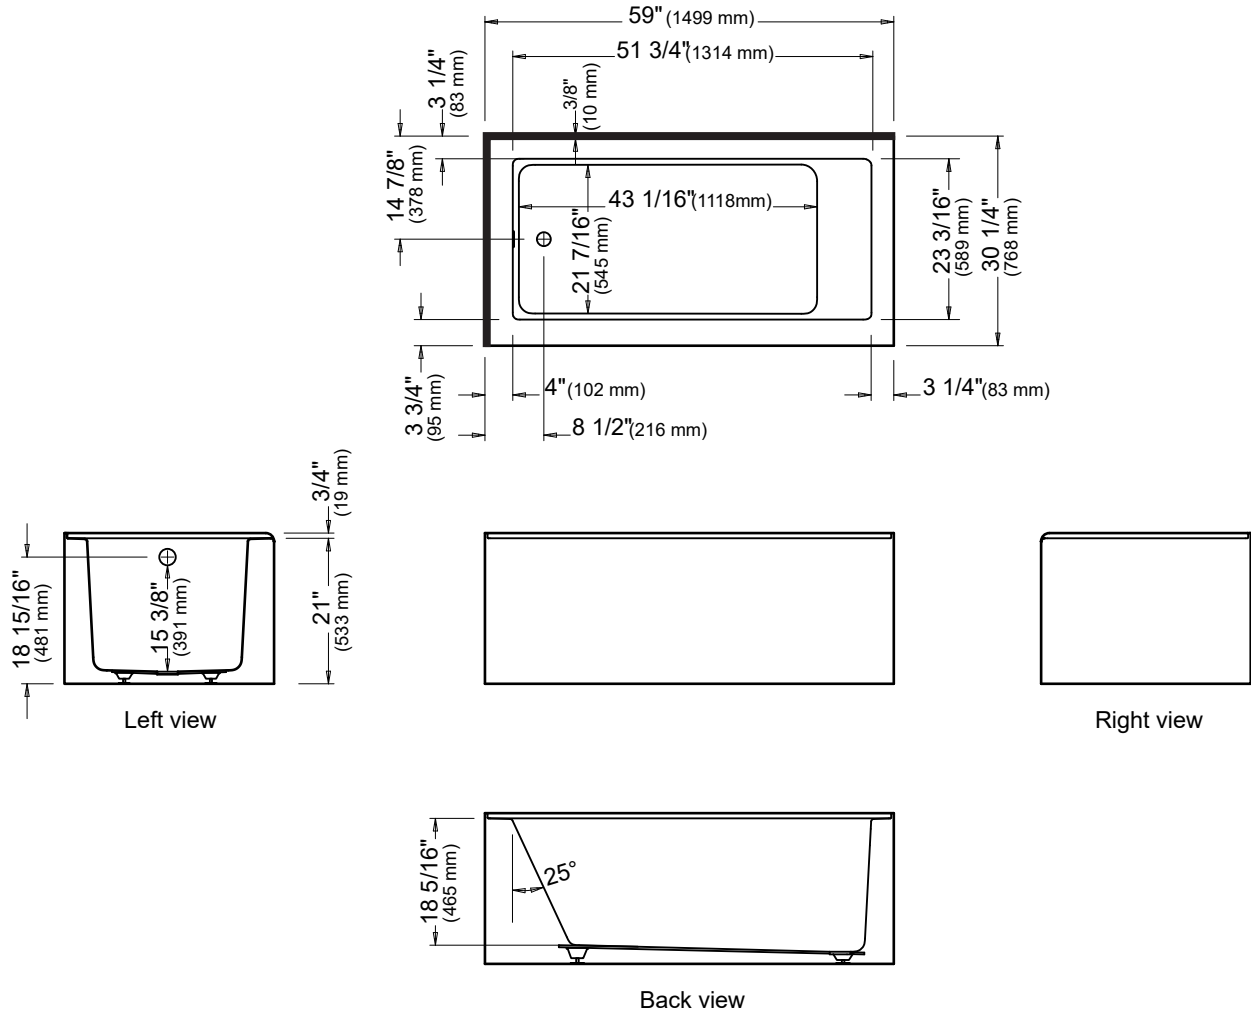

# Flory de colt 7760L2L

## Bathtub

— Tiling flange

\*A bathtub fitted with back jets can cause the pump to protrude by approximately 3" from the overall dimension.

\*\*All dimensions are approximate and subject to change without notice. Please refer to the installation guide before beginning the installation.

## Bathtub

Left view

Right view

Back view

— Tiling flange

\*A bathtub fitted with back jets can cause the pump to protrude by approximately 3" from the overall dimension.

\*\*All dimensions are approximate and subject to change without notice. Please refer to the installation guide before beginning the installation.