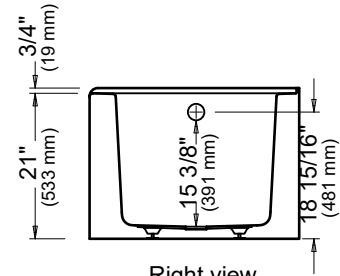

## Bathtub

— Tiling flange

\*A bathtub fitted with back jets can cause the pump to protrude by approximately 3" from the overall dimension.

\*\*All dimensions are approximate and subject to change without notice. Please refer to the installation guide before beginning the installation.

## Bathtub

Left view

Right view

Back view

— Tiling flange

\*A bathtub fitted with back jets can cause the pump to protrude by approximately 3" from the overall dimension.

\*\*All dimensions are approximate and subject to change without notice. Please refer to the installation guide before beginning the installation.