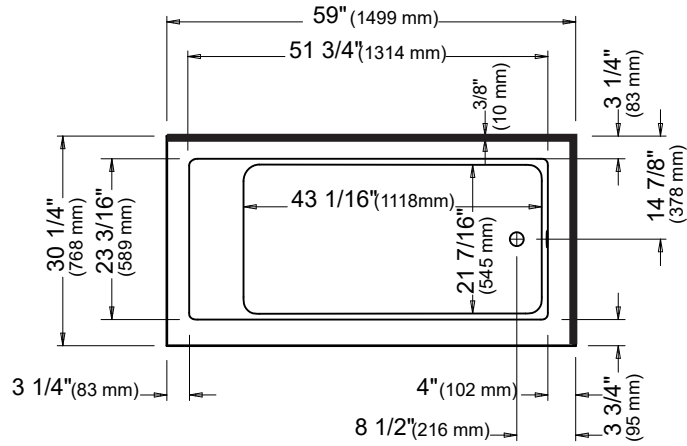

## Bathtub

— Tiling flange

\*A bathtub fitted with back jets can cause the pump to protrude by approximately 3" from the overall dimension.

\*\*All dimensions are approximate and subject to change without notice. Please refer to the installation guide before beginning the installation.

## Bathtub

Left view

Right view

Back view

— Tiling flange

\*A bathtub fitted with back jets can cause the pump to protrude by approximately 3" from the overall dimension.

\*\*All dimensions are approximate and subject to change without notice. Please refer to the installation guide before beginning the installation.