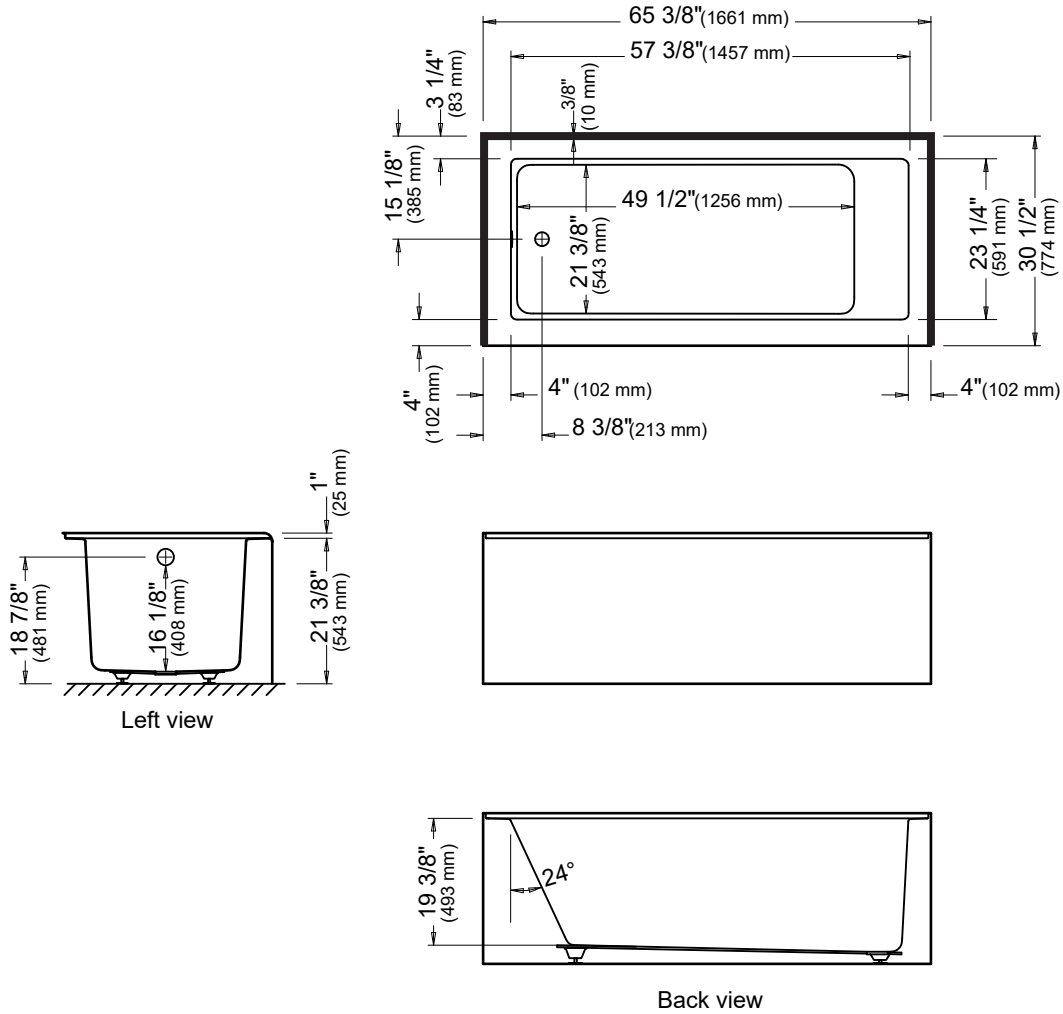

## Bathtub

\*A bathtub fitted with back jets can cause the pump to protrude by approximately 3" from the overall dimension.

\*\*All dimensions are approximate and subject to change without notice. Please refer to the installation guide before beginning the installation.