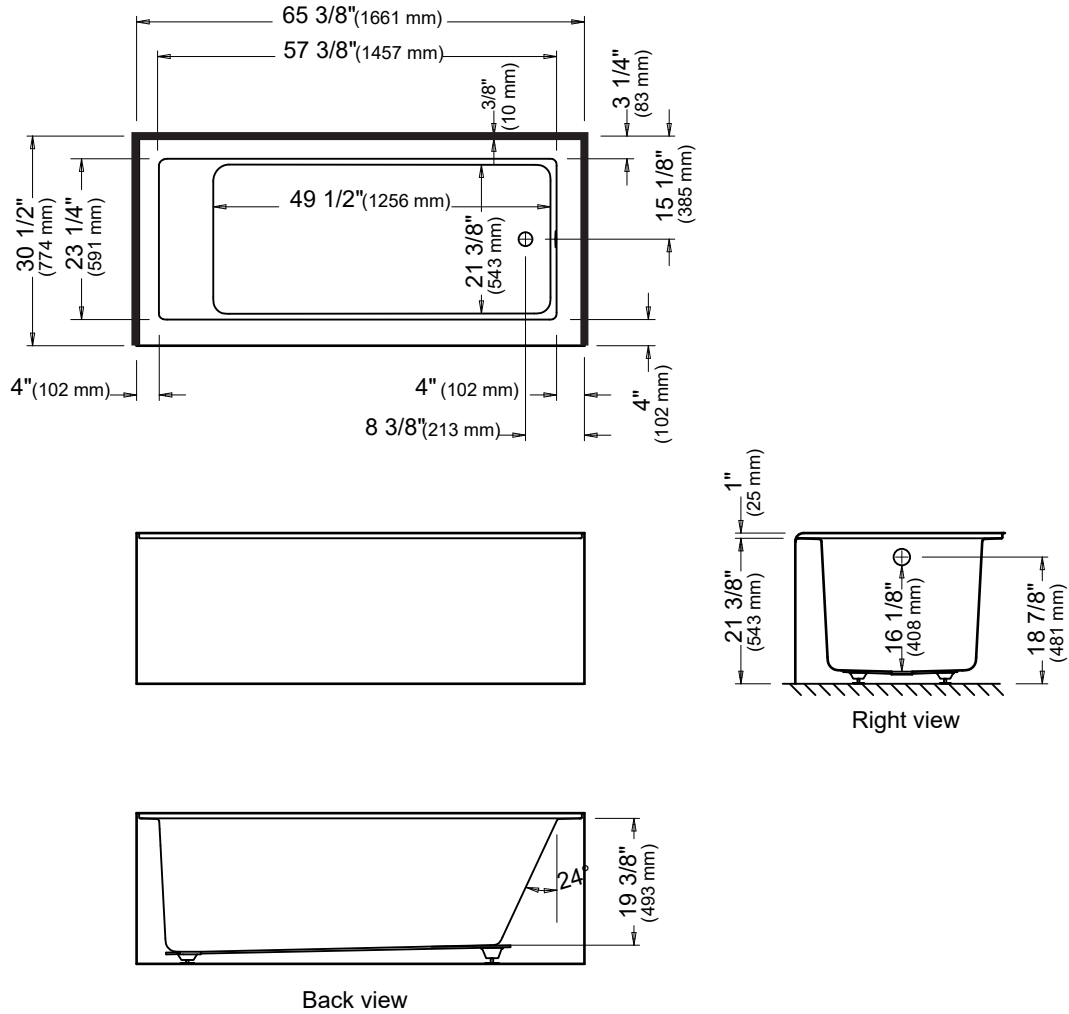

# Flory de colt 7766R3

## Bathtub

\*A bathtub fitted with back jets can cause the pump to protrude by approximately 3" from the overall dimension.

\*\*All dimensions are approximate and subject to change without notice. Please refer to the installation guide before beginning the installation.