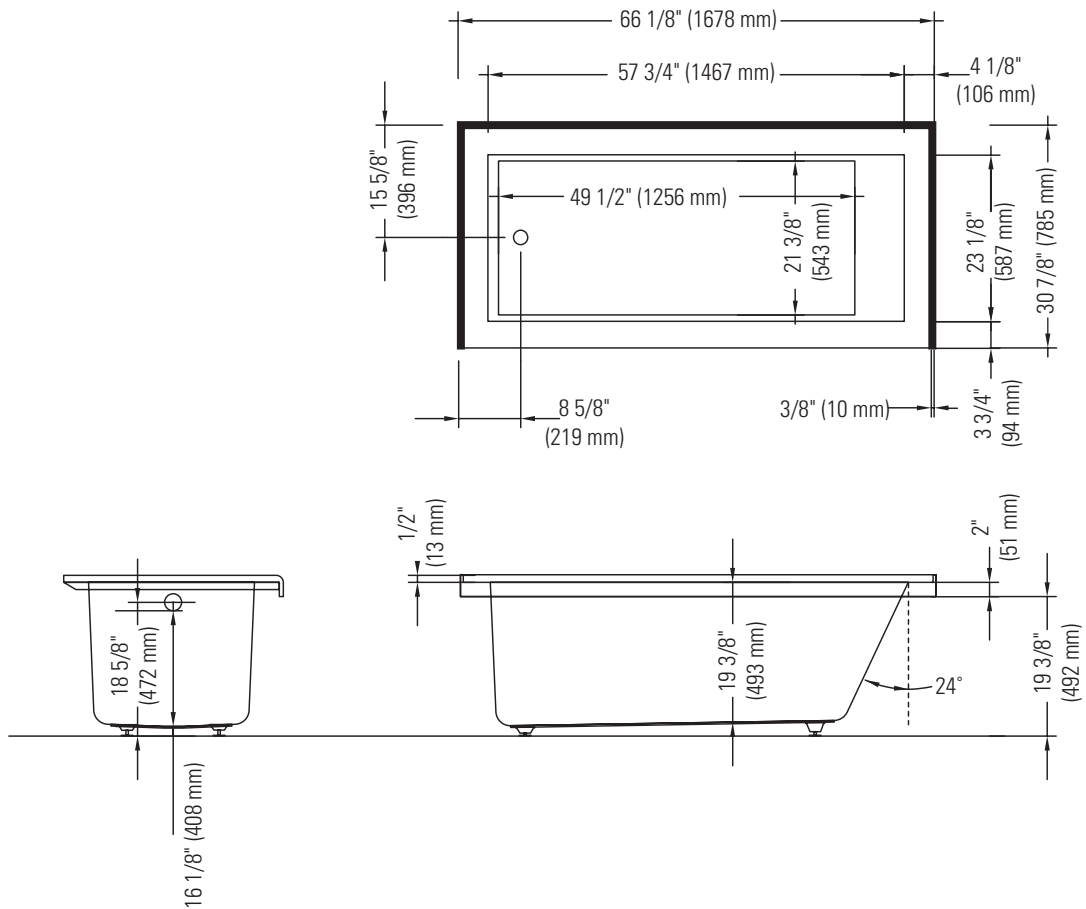

## LEFT DRAIN WITH TILING FLANGE

### Bathtub

— Tiling flange

\*A bathtub fitted with back jets can cause the pump to protrude by approximately 3" from the overall dimension.

\*\*All dimensions are approximate and subject to change without notice. Please refer to the installation guide before beginning the installation.

# FDC 7766 AAR3

RIGHT DRAIN WITH TILING FLANGE

Bathtub

— Tiling flange

\*A bathtub fitted with back jets can cause the pump to protrude by approximately 3" from the overall dimension.

\*\*All dimensions are approximate and subject to change without notice. Please refer to the installation guide before beginning the installation.