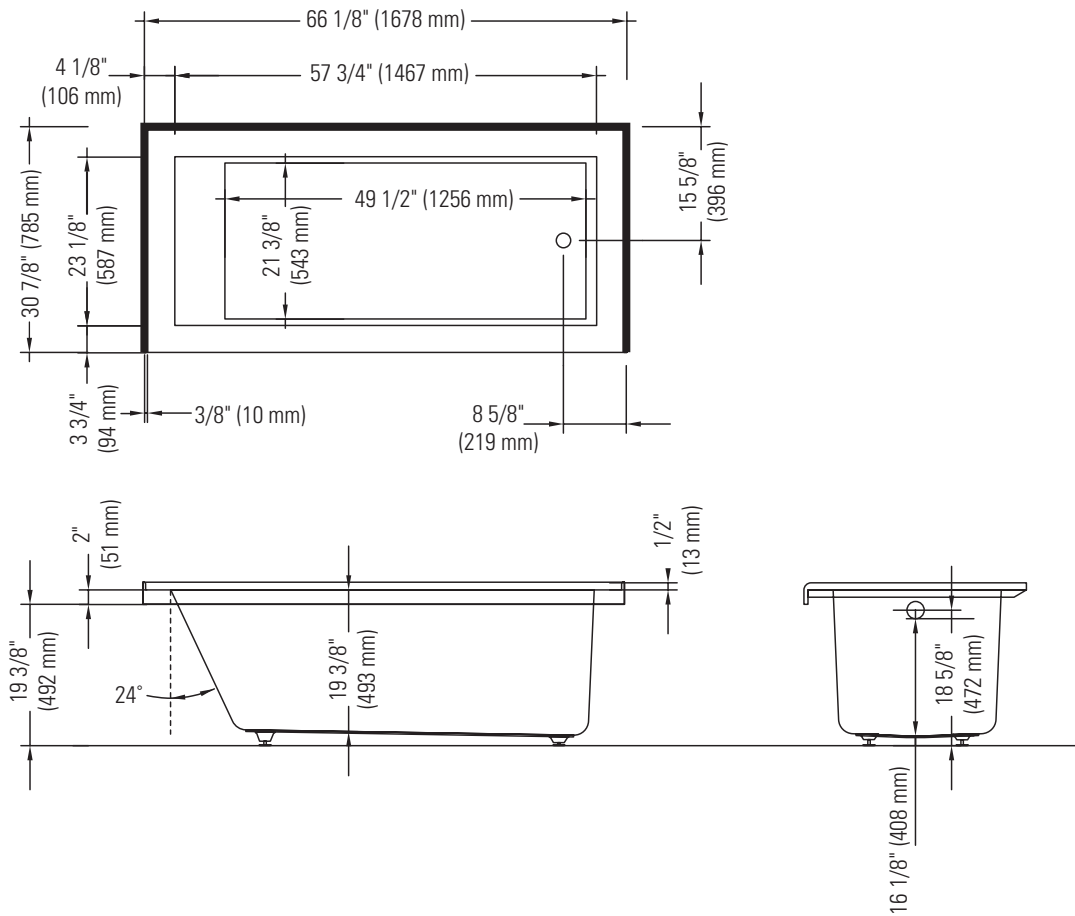

## LEFT DRAIN WITH TILING FLANGE

### Bathtub

— Tiling flange

\*A bathtub fitted with back jets can cause the pump to protrude by approximately 3" from the overall dimension.

\*\*All dimensions are approximate and subject to change without notice. Please refer to the installation guide before beginning the installation.

# FDC 7766 AAR3

RIGHT DRAIN WITH TILING FLANGE

Bathtub

— Tiling flange

\*A bathtub fitted with back jets can cause the pump to protrude by approximately 3" from the overall dimension.

\*\*All dimensions are approximate and subject to change without notice. Please refer to the installation guide before beginning the installation.