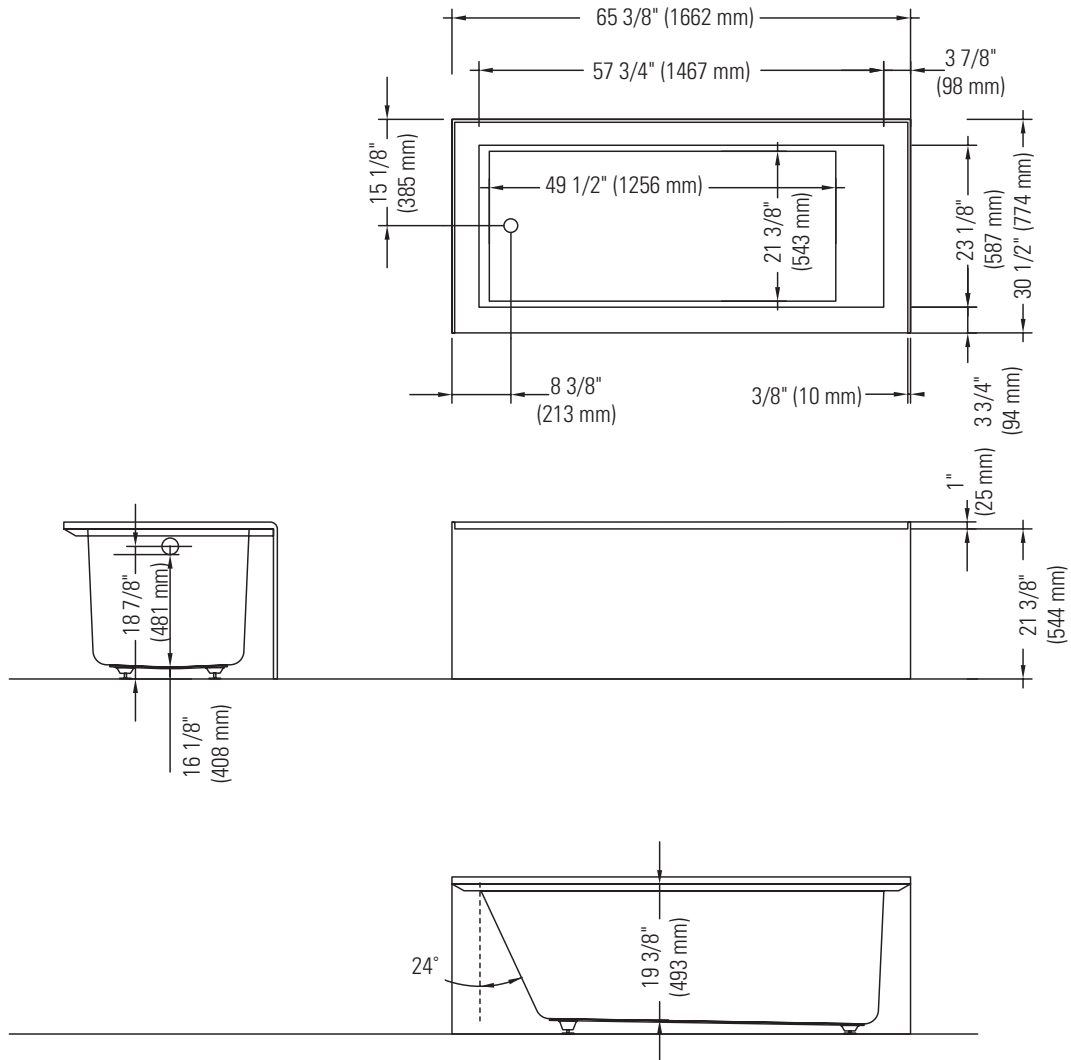

FDC 7766 R3

RIGHT DRAIN WITH TILING FLANGE AND SKIRT
Bathtub

* All dimensions are approximate and subject to change without notice.
Please refer to the installation guide before beginning the installation.

FDC 7766 L3

LEFT DRAIN WITH TILING FLANGE AND SKIRT Bathtub

* All dimensions are approximate and subject to change without notice.
Please refer to the installation guide before beginning the installation.