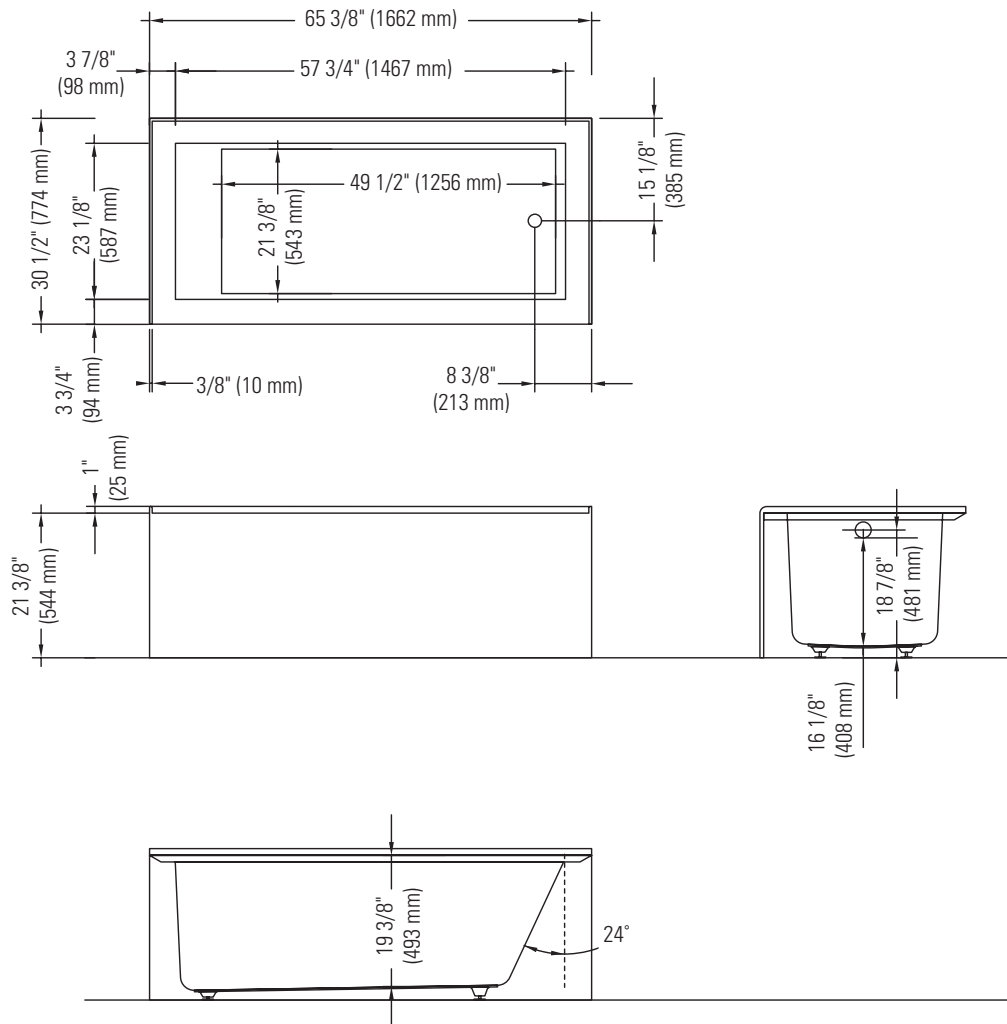

FDC 7766 R3

RIGHT DRAIN WITH TILING FLANGE AND SKIRT
Bathtub

* All dimensions are approximate and subject to change without notice.
Please refer to the installation guide before beginning the installation.

FDC 7766 L3

LEFT DRAIN WITH TILING FLANGE AND SKIRT Bathtub

* All dimensions are approximate and subject to change without notice.
Please refer to the installation guide before beginning the installation.