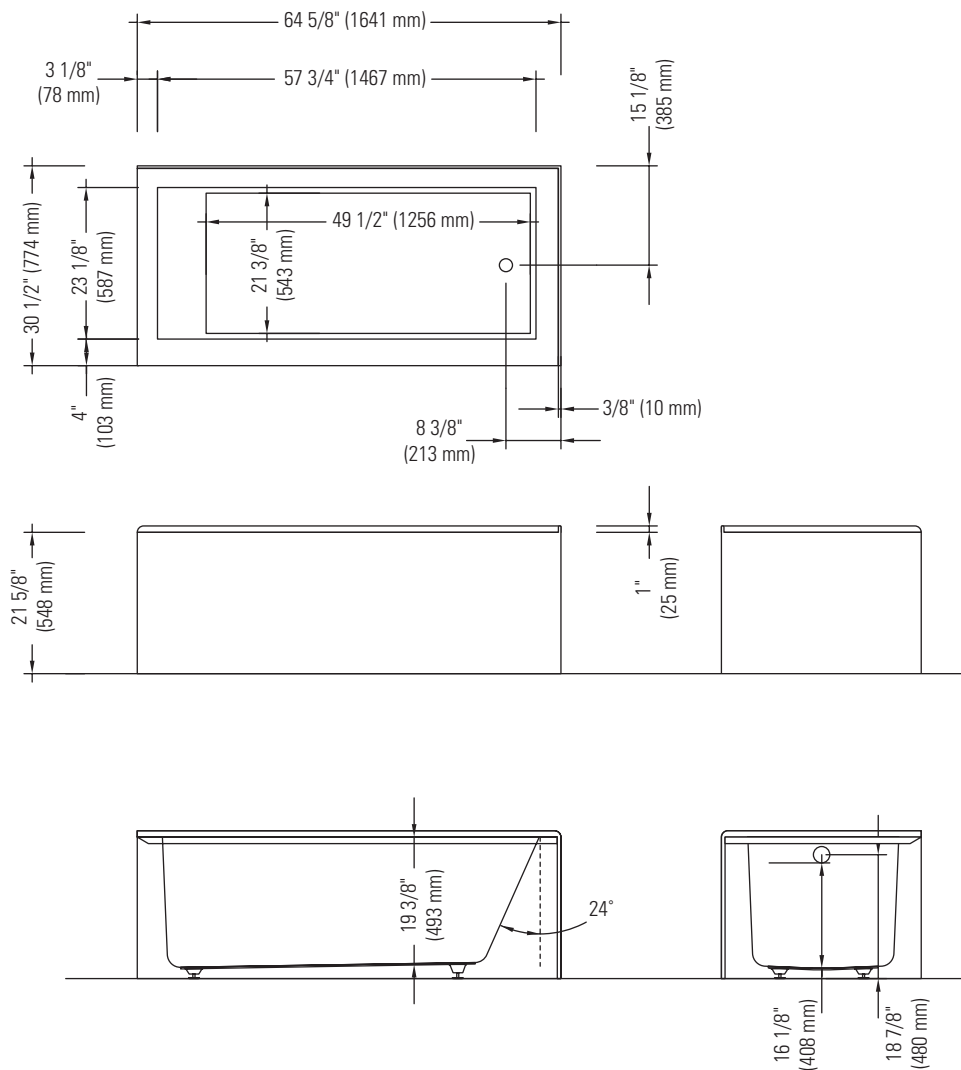

FDC 7766 R2

RIGHT DRAIN WITH TILING FLANGE AND SKIRT ON TWO SIDES
Bathtub

* All dimensions are approximate and subject to change without notice.
Please refer to the installation guide before beginning the installation.

FDC 7766 L2

LEFT DRAIN WITH TILING FLANGE AND SKIRT ON TWO SIDES

Bathtub

* All dimensions are approximate and subject to change without notice.
Please refer to the installation guide before beginning the installation.