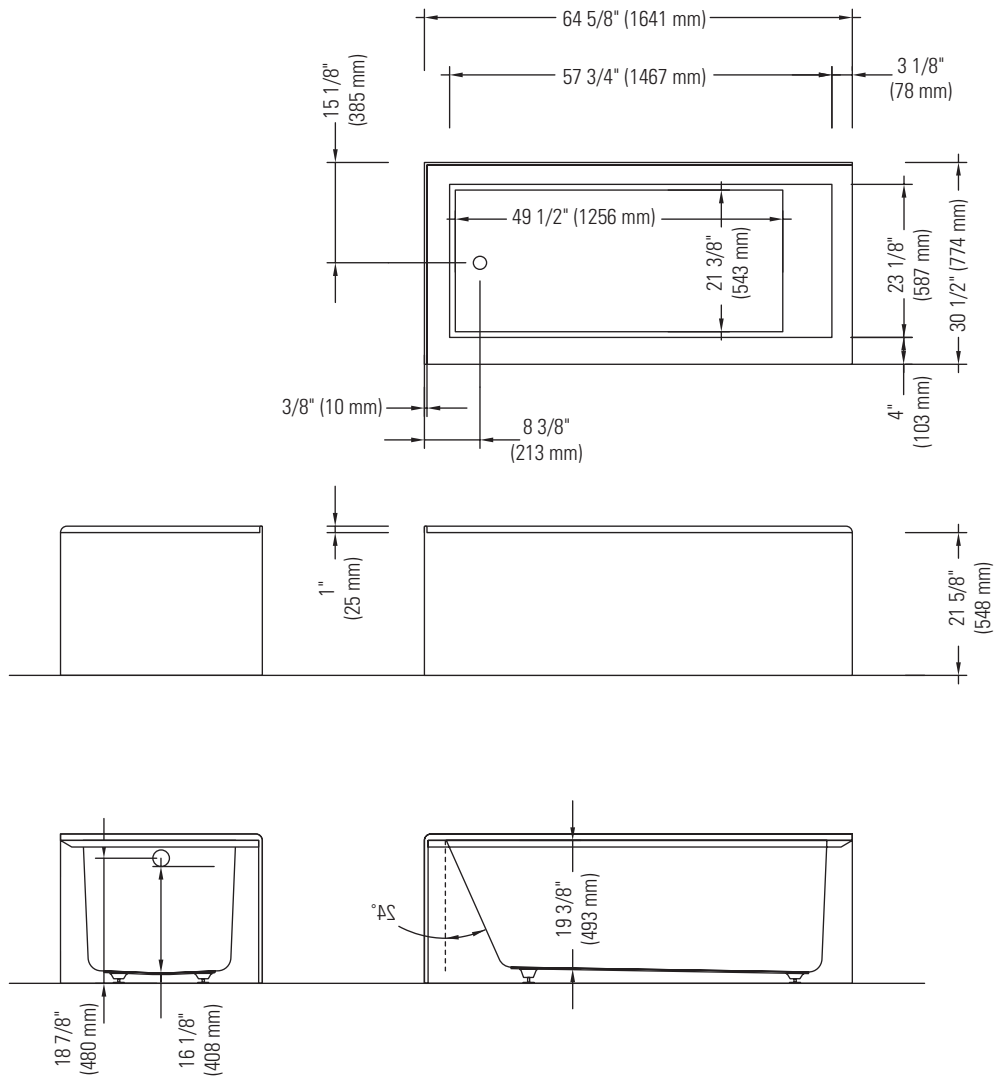

FDC 7766 R2

RIGHT DRAIN WITH TILING FLANGE AND SKIRT ON TWO SIDES
Bathtub

* All dimensions are approximate and subject to change without notice.
Please refer to the installation guide before beginning the installation.

FDC 7766 L2

LEFT DRAIN WITH TILING FLANGE AND SKIRT ON TWO SIDES

Bathtub

* All dimensions are approximate and subject to change without notice.
Please refer to the installation guide before beginning the installation.