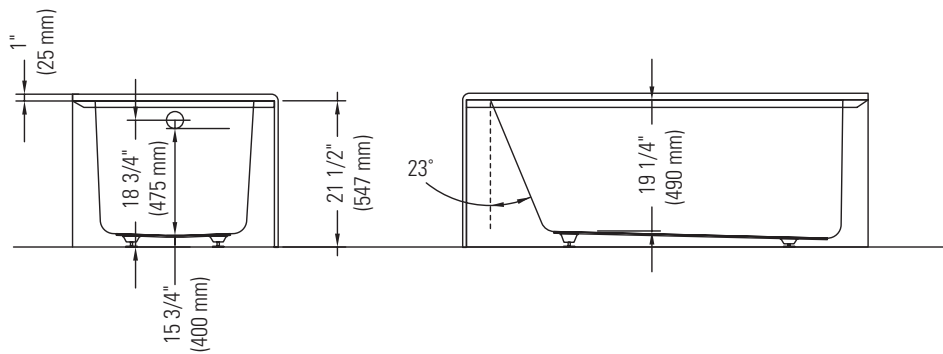

# FDC 7760 R2

RIGHT DRAIN WITH TILING FLANGE AND SKIRT ON TWO SIDES

Bathtub

\* All dimensions are approximate and subject to change without notice.  
Please refer to the installation guide before beginning the installation.

# FDC 7760 L2

LEFT DRAIN WITH TILING FLANGE AND SKIRT ON TWO SIDES

Bathtub

\* All dimensions are approximate and subject to change without notice.  
Please refer to the installation guide before beginning the installation.