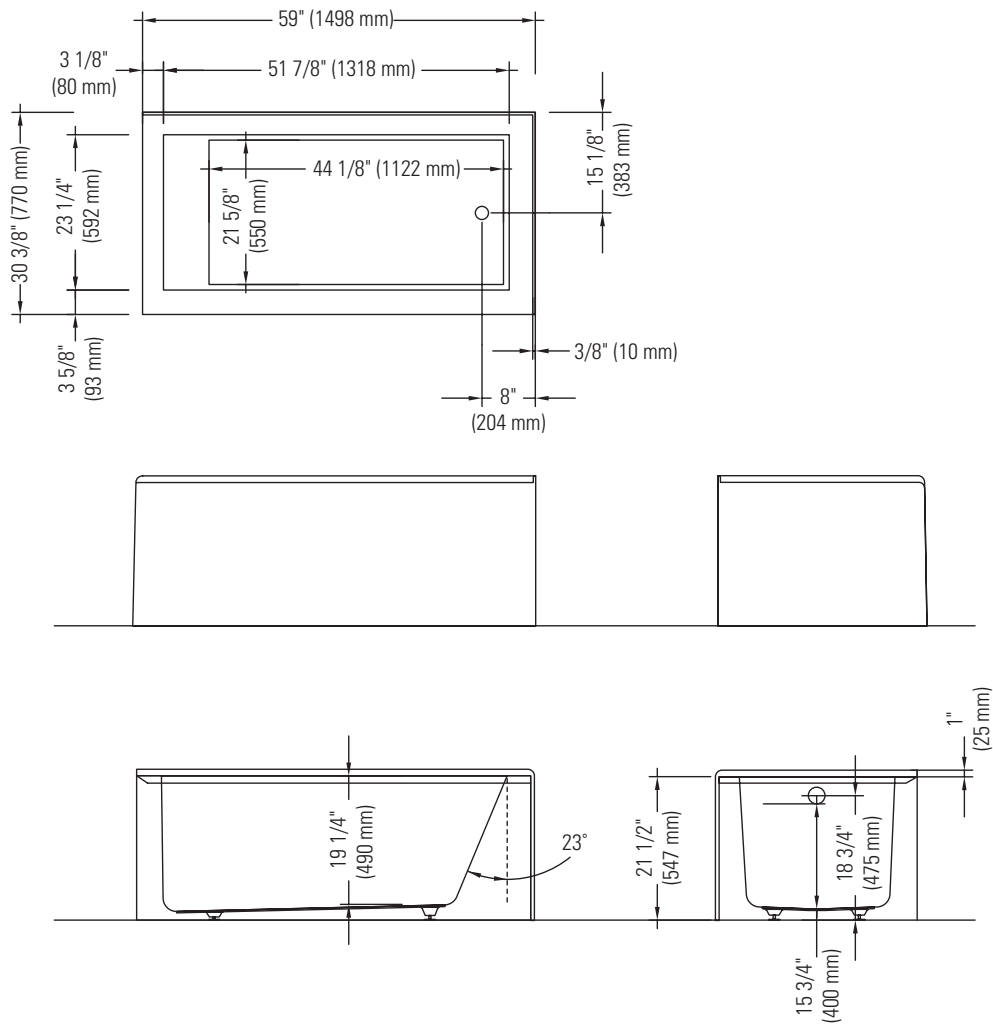

# FDC 7760 R2

RIGHT DRAIN WITH TILING FLANGE AND SKIRT ON TWO SIDES

Bathtub

\* All dimensions are approximate and subject to change without notice.  
Please refer to the installation guide before beginning the installation.

# FDC 7760 L2

LEFT DRAIN WITH TILING FLANGE AND SKIRT ON TWO SIDES

Bathtub

\* All dimensions are approximate and subject to change without notice.  
Please refer to the installation guide before beginning the installation.