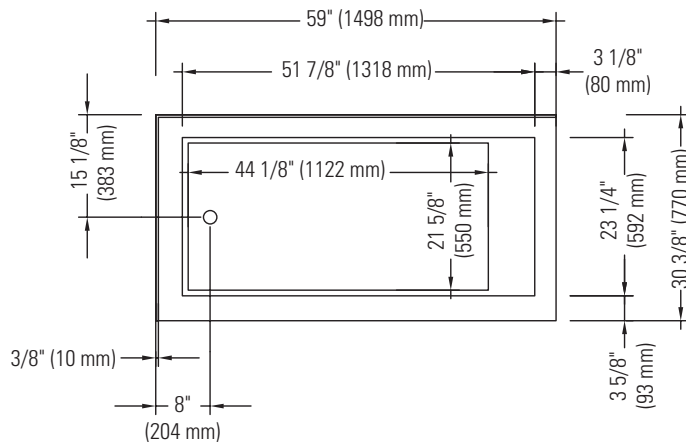

# FDC 7760 R2

RIGHT DRAIN WITH TILING FLANGE AND SKIRT ON TWO SIDES

Bathtub

\* All dimensions are approximate and subject to change without notice.  
Please refer to the installation guide before beginning the installation.

# FDC 7760 L2

LEFT DRAIN WITH TILING FLANGE AND SKIRT ON TWO SIDES

Bathtub

\* All dimensions are approximate and subject to change without notice.  
Please refer to the installation guide before beginning the installation.