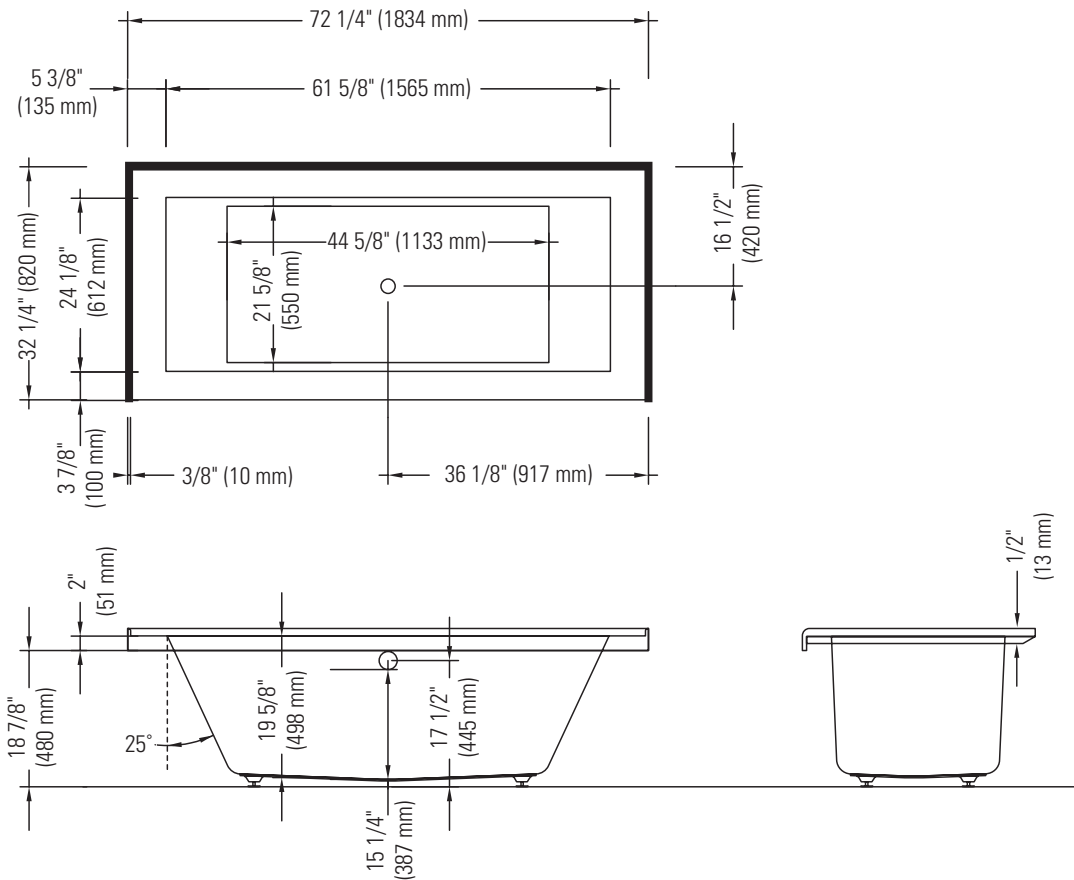

# FDC 7772 AA3

WITH TILING FLANGE

Bathtub

■ Tiling flange

\*A bathtub fitted with back jets can cause the pump to protrude by approximately 3" from the overall dimension.

\*\*ALL dimensions are approximate and subject to change without notice. Please refer to the installation guide before beginning the installation.