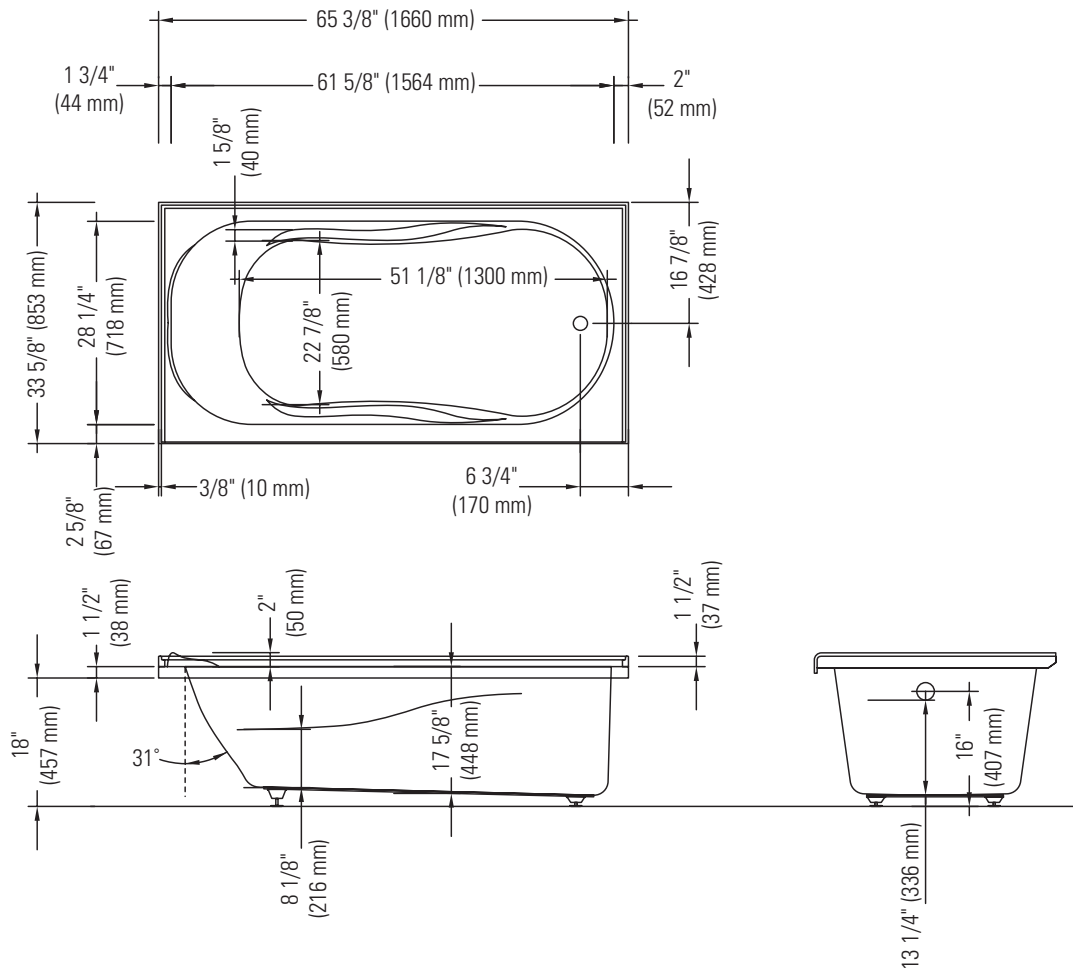

FICUS 266 R3

RIGHT DRAIN WITH TILING FLANGE

Bathtub

*A bathtub fitted with back jets can cause the pump to protrude by approximately 3" from the overall dimension.

**All dimensions are approximate and subject to change without notice. Please refer to the installation guide before beginning the installation.

FICUS 266 L3

LEFT DRAIN WITH TILING FLANGE

Bathtub

*A bathtub fitted with back jets can cause the pump to protrude by approximately 3" from the overall dimension.

**All dimensions are approximate and subject to change without notice. Please refer to the installation guide before beginning the installation.