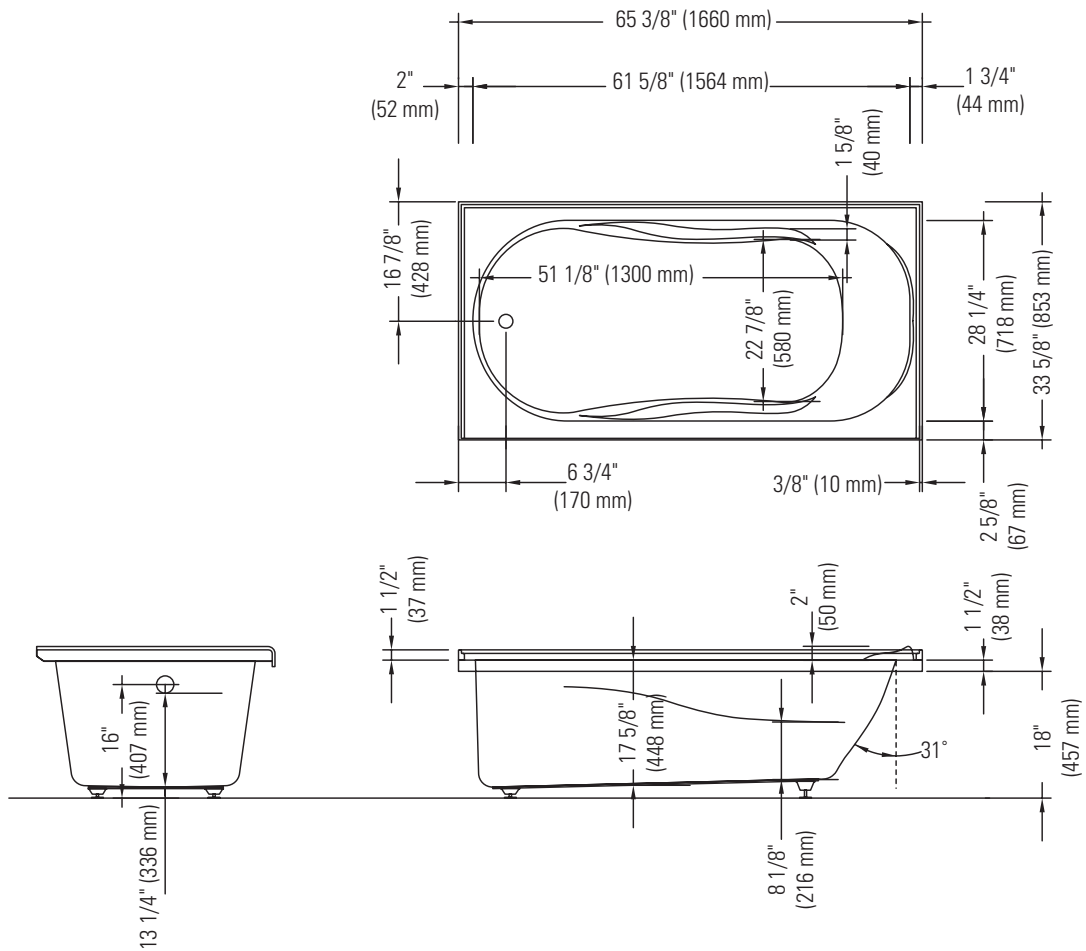

FICUS 266 R3

RIGHT DRAIN WITH TILING FLANGE

Bathtub

*A bathtub fitted with back jets can cause the pump to protrude by approximately 3" from the overall dimension.

**All dimensions are approximate and subject to change without notice. Please refer to the installation guide before beginning the installation.

FICUS 266 L3

LEFT DRAIN WITH TILING FLANGE

Bathtub

*A bathtub fitted with back jets can cause the pump to protrude by approximately 3" from the overall dimension.

**All dimensions are approximate and subject to change without notice. Please refer to the installation guide before beginning the installation.