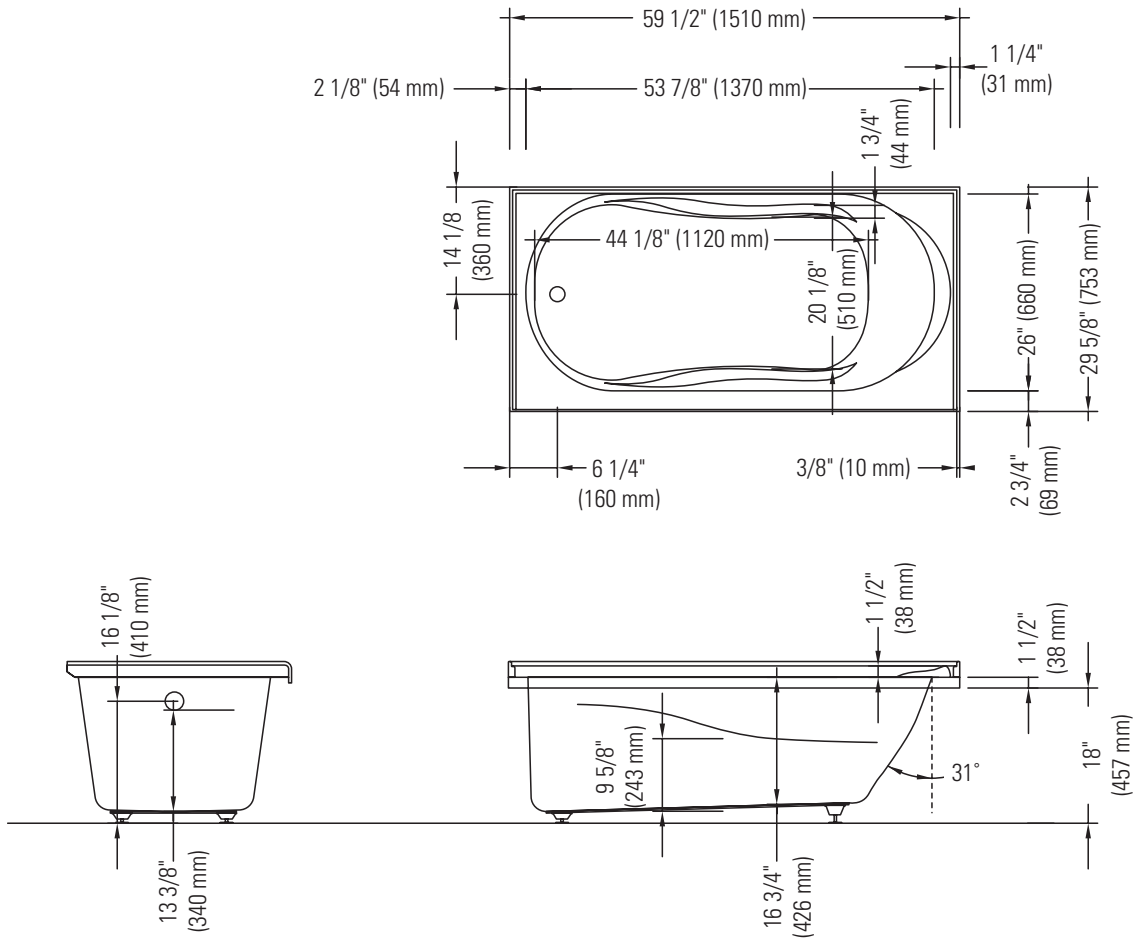

## RIGHT DRAIN WITH TILING FLANGE

### Bathtub

\*A bathtub fitted with back jets can cause the pump to protrude by approximately 3" from the overall dimension.

\*\*All dimensions are approximate and subject to change without notice.

Please refer to the installation guide before beginning the installation.

## LEFT DRAIN WITH TILING FLANGE