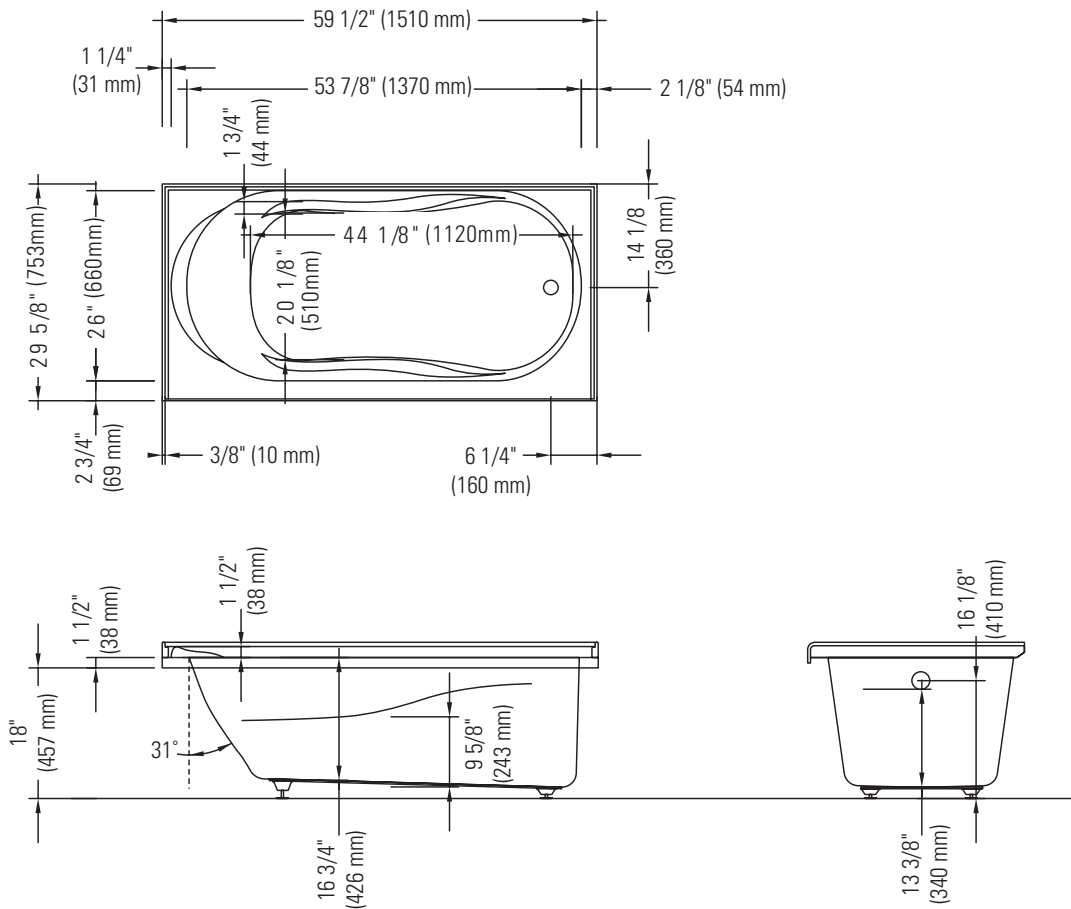

## RIGHT DRAIN WITH TILING FLANGE

### Bathtub

\*A bathtub fitted with back jets can cause the pump to protrude by approximately 3" from the overall dimension.

\*\*All dimensions are approximate and subject to change without notice.

Please refer to the installation guide before beginning the installation.

## LEFT DRAIN WITH TILING FLANGE