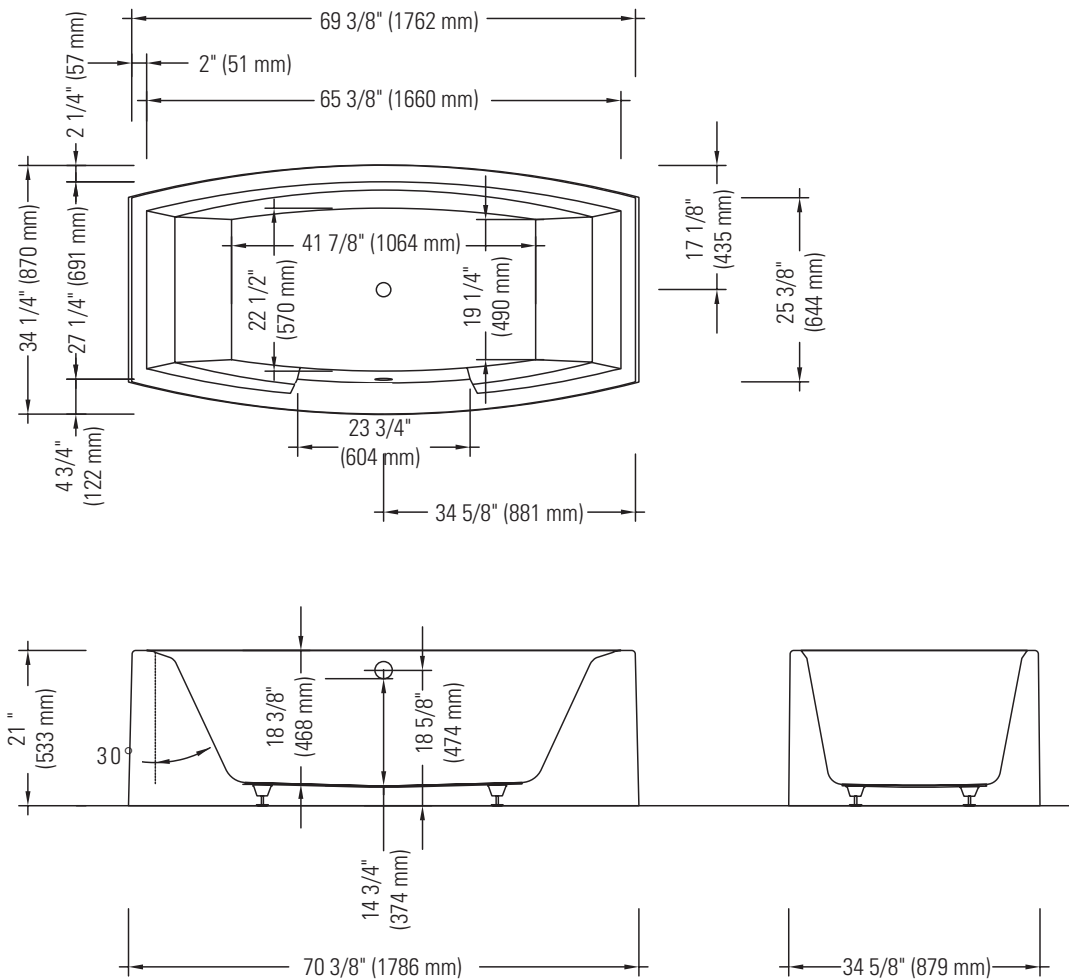

# IASOMIE 7970 KA

FREESTANDING

Bathtub

\* All dimensions are approximate and subject to change without notice.  
Please refer to the installation guide before beginning the installation.