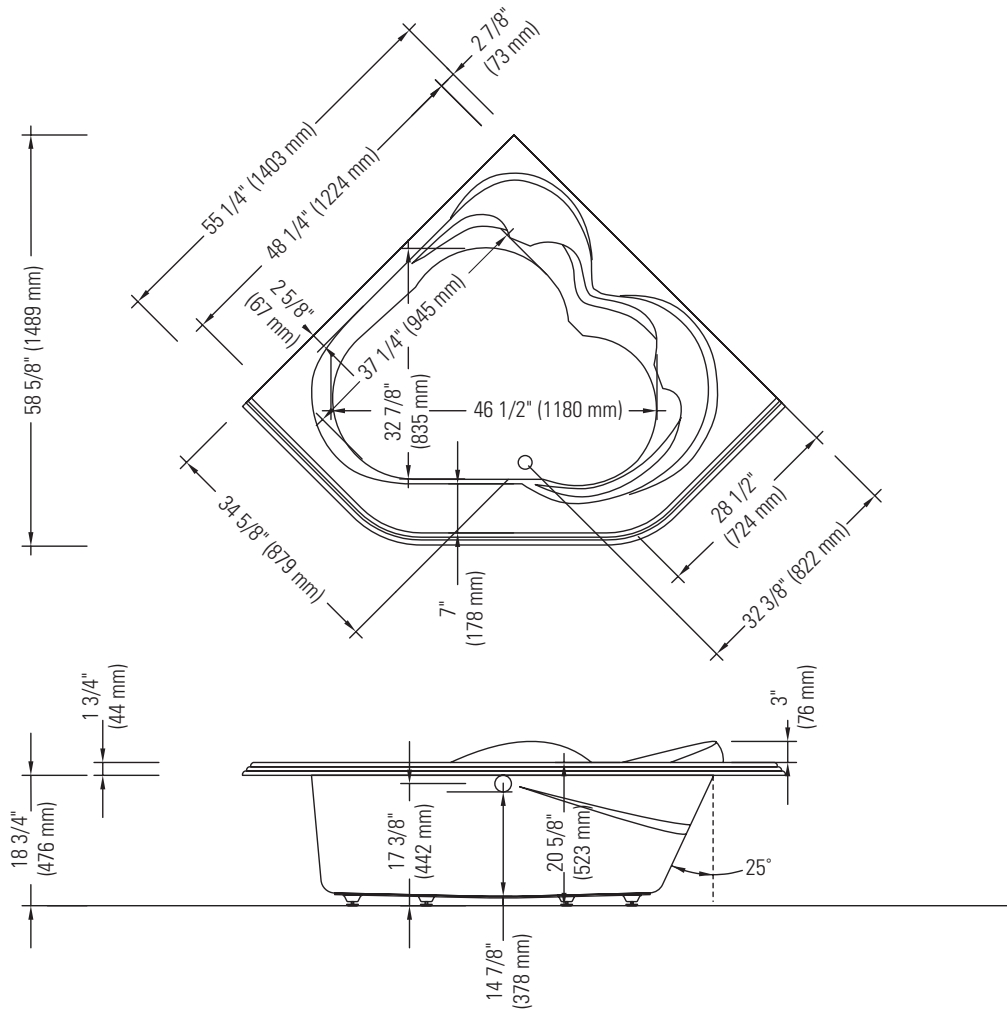

JASMIN 655 AA

DROP-IN
Bathtub

*A bathtub fitted with back jets can cause the pump to protrude by approximately 3" from the overall dimension.

**All dimensions are approximate and subject to change without notice.
Please refer to the installation guide before beginning the installation.