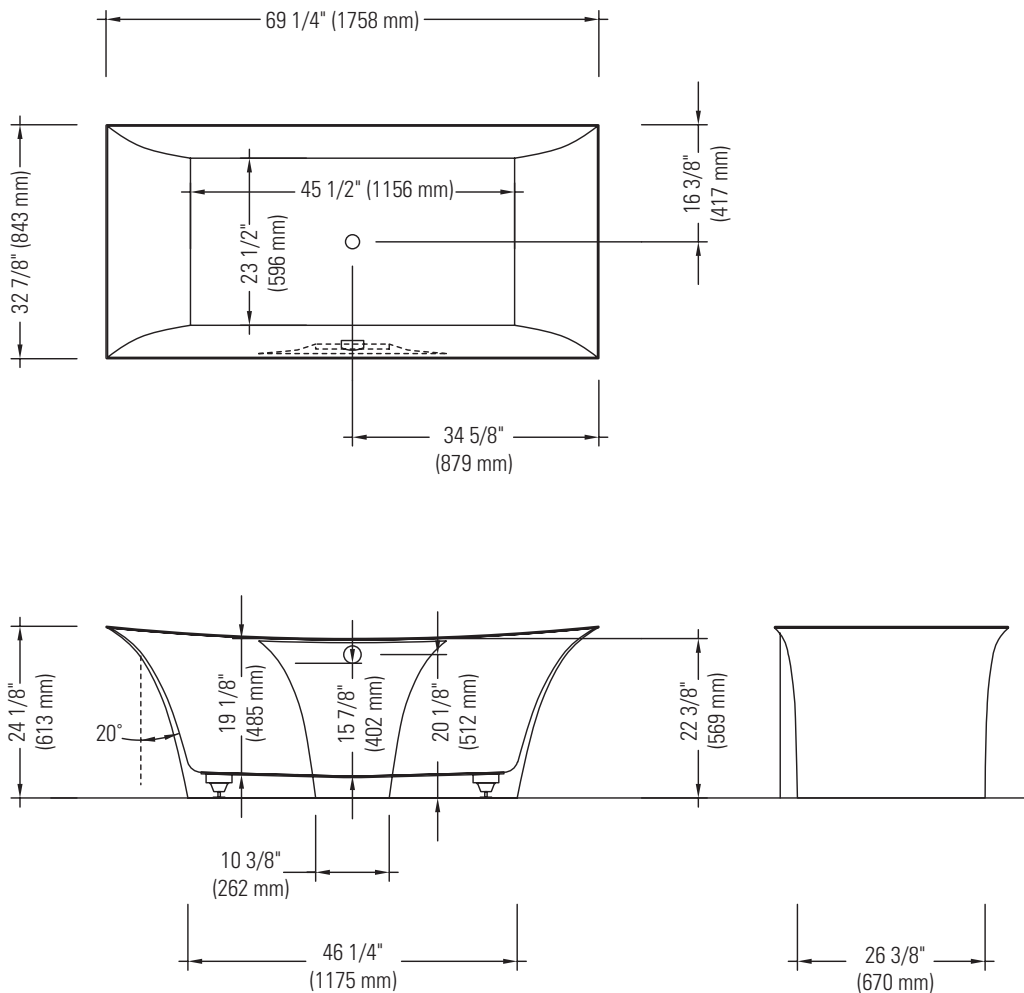

LILIUM 7369 KA

FREESTANDING

Bathtub

* All dimensions are approximate and subject to change without notice.
Please refer to the installation guide before beginning the installation.