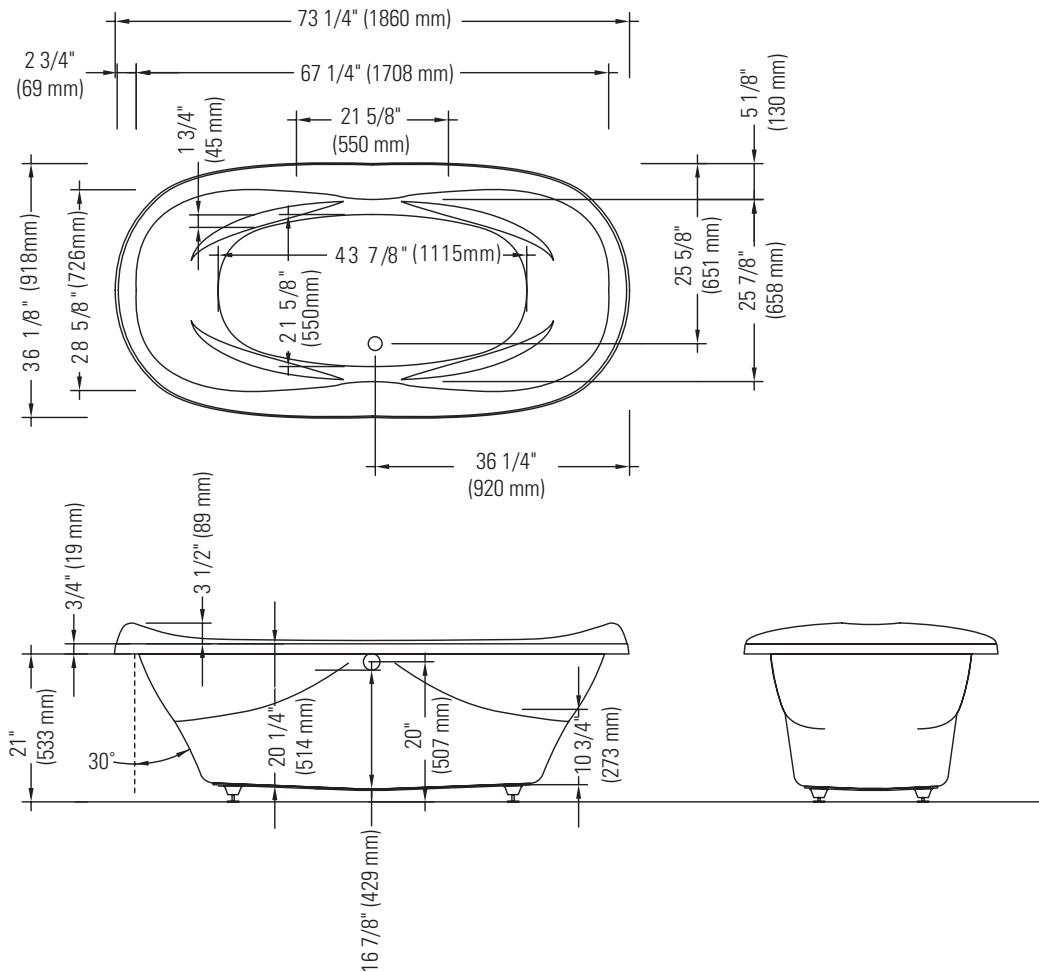

MAGNOLIA 1272 AA

DROP-IN

Bathtub

*A bathtub fitted with back jets can cause the pump to protrude by approximately 3" from the overall dimension.

**All dimensions are approximate and subject to change without notice.