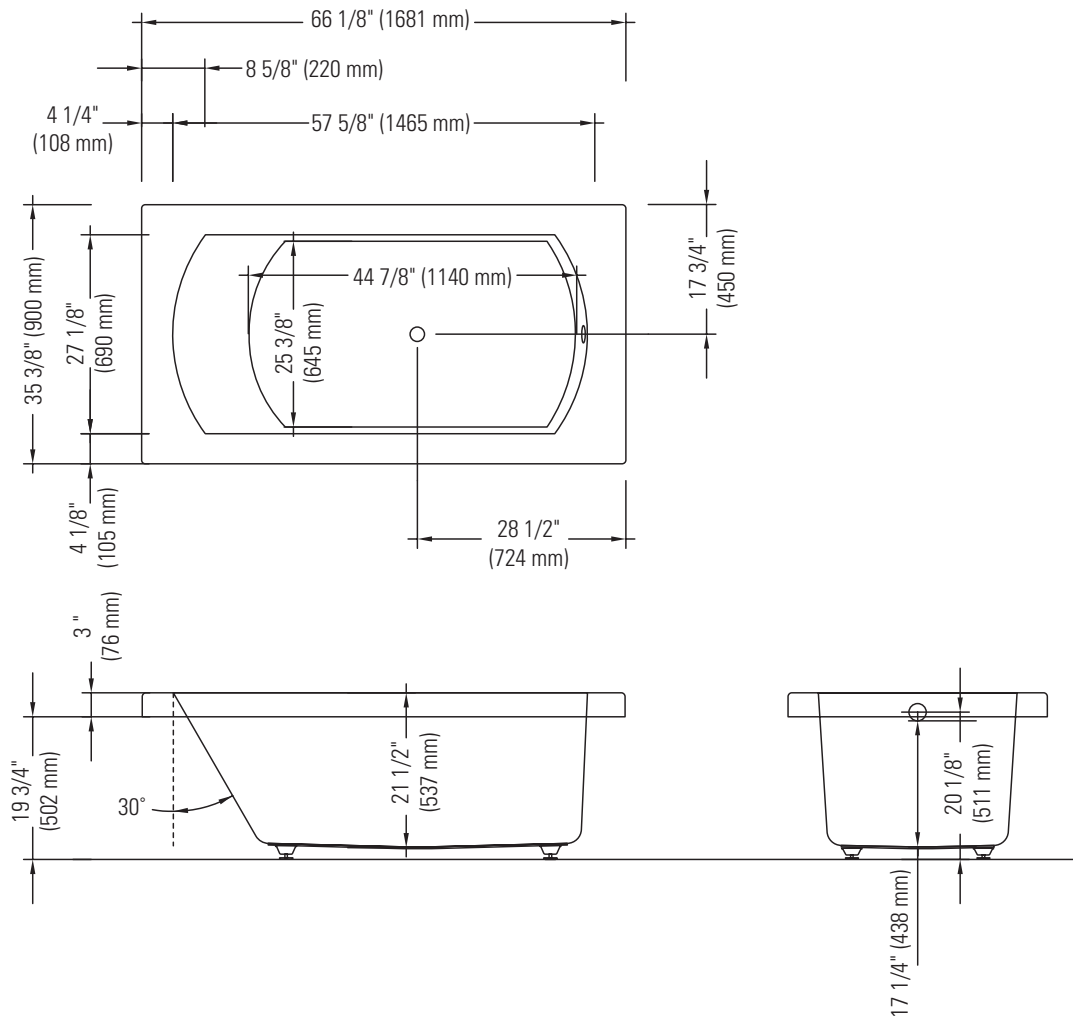

PRIMULA 4066 AA

DROP-IN

Bathtub

*A bathtub fitted with back jets can cause the pump to protrude by approximately 3" from the overall dimension.

**All dimensions are approximate and subject to change without notice.