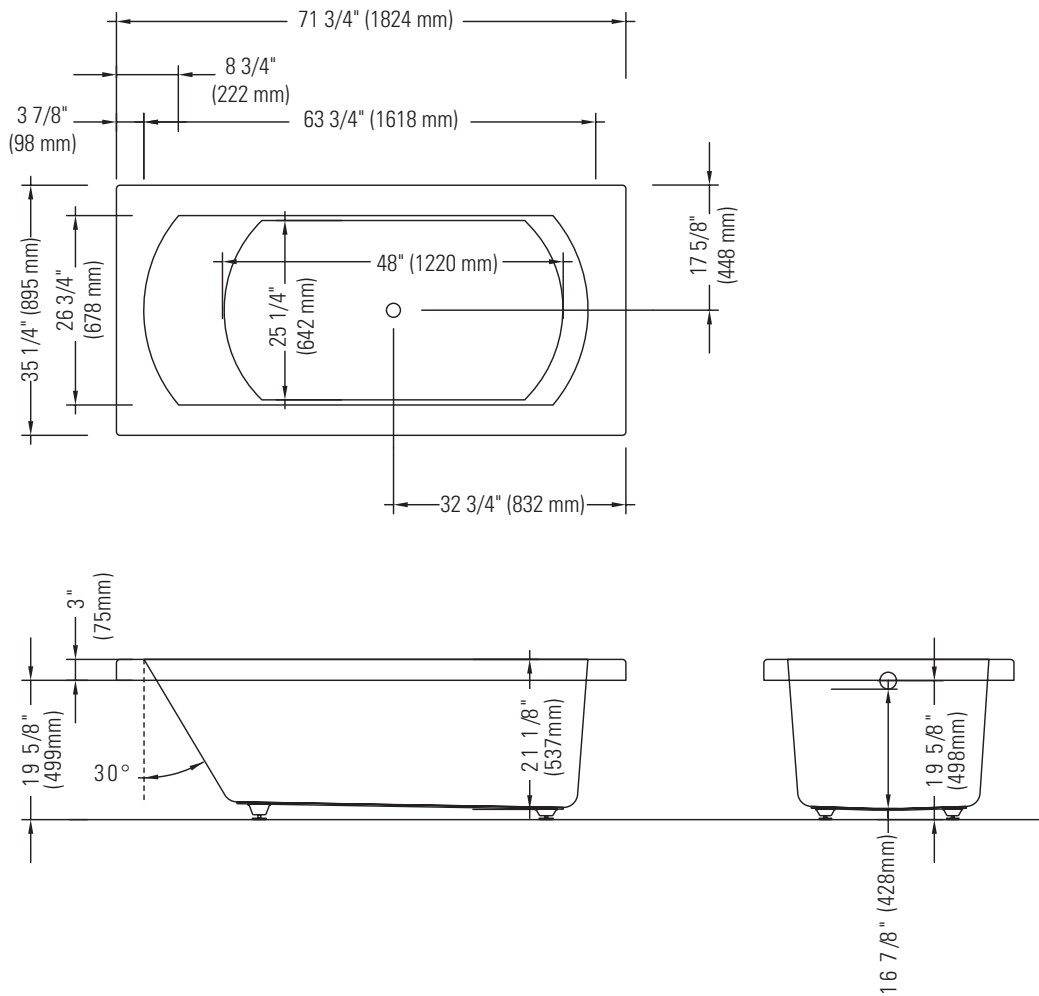

PRIMULA 4072 AA

DROP-IN

Bathtub

*A bathtub fitted with back jets can cause the pump to protrude by approximately 3" from the overall dimension.

**All dimensions are approximate and subject to change without notice.