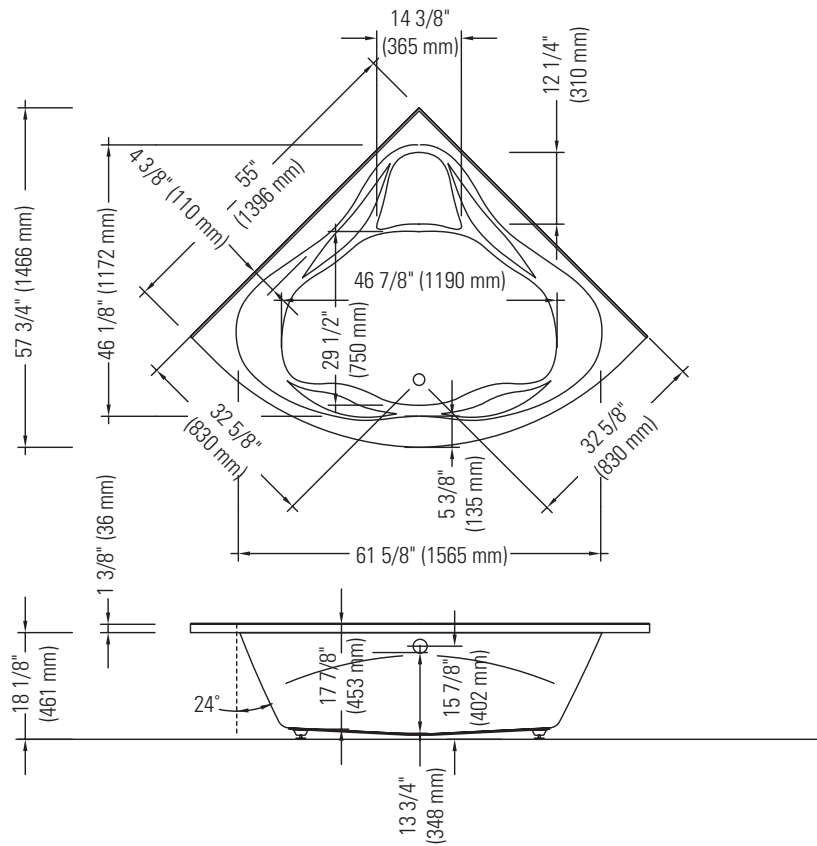

# ROSE 254 AA

DROP-IN

Bathtub

\*A bathtub fitted with back jets can cause the pump to protrude by approximately 3" from the overall dimension.

\*\*All dimensions are approximate and subject to change without notice.