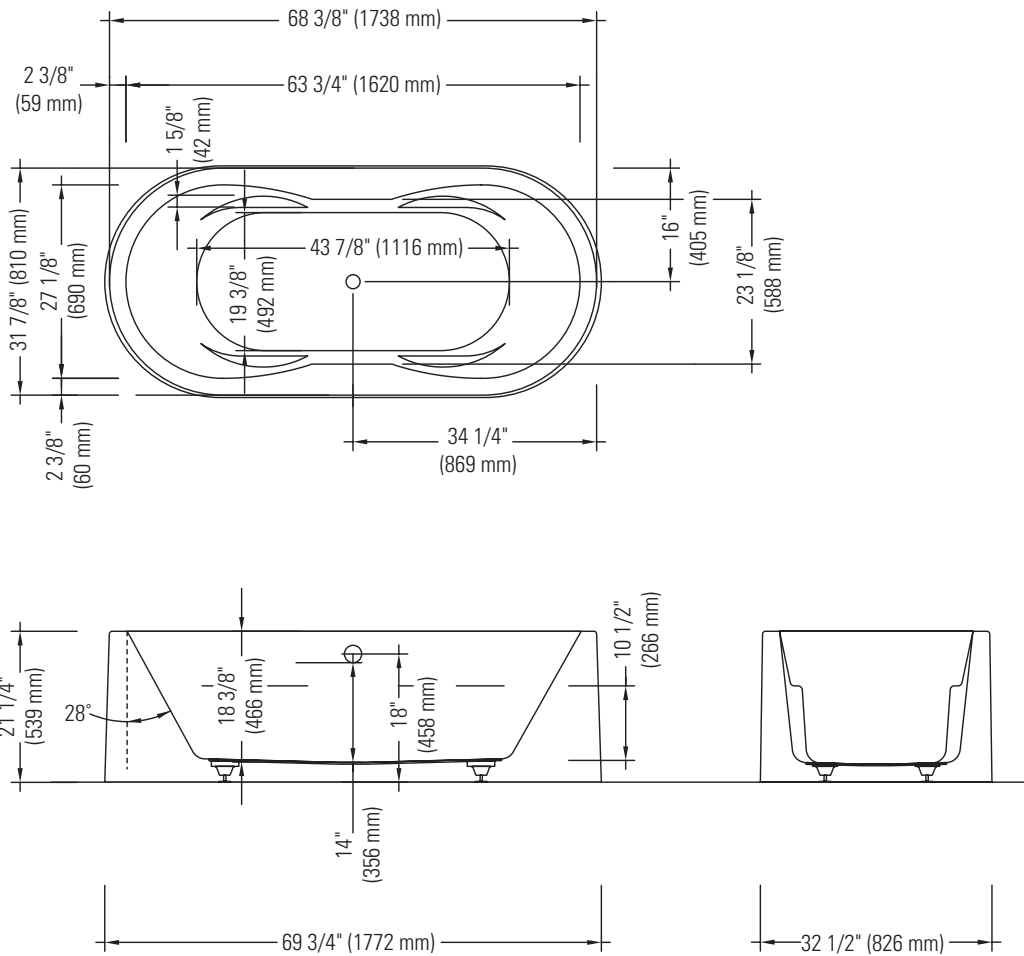

TOURNESOL 7868 KA

FREESTANDING

Bathtub

* All dimensions are approximate and subject to change without notice.
Please refer to the installation guide before beginning the installation.