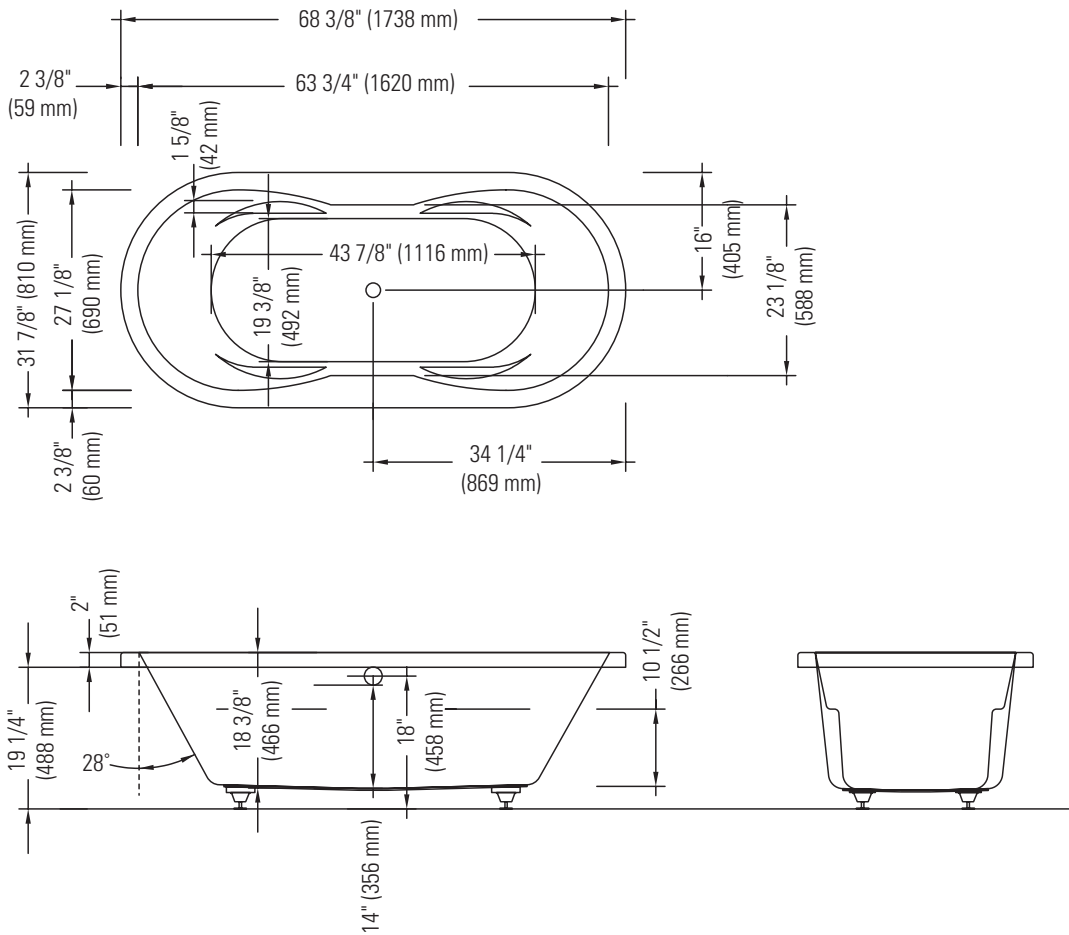

# TOURNESOL 7868 AA

DROP-IN

Bathtub

\*A bathtub fitted with back jets can cause the pump to protrude by approximately 3" from the overall dimension.

\*\*All dimensions are approximate and subject to change without notice.