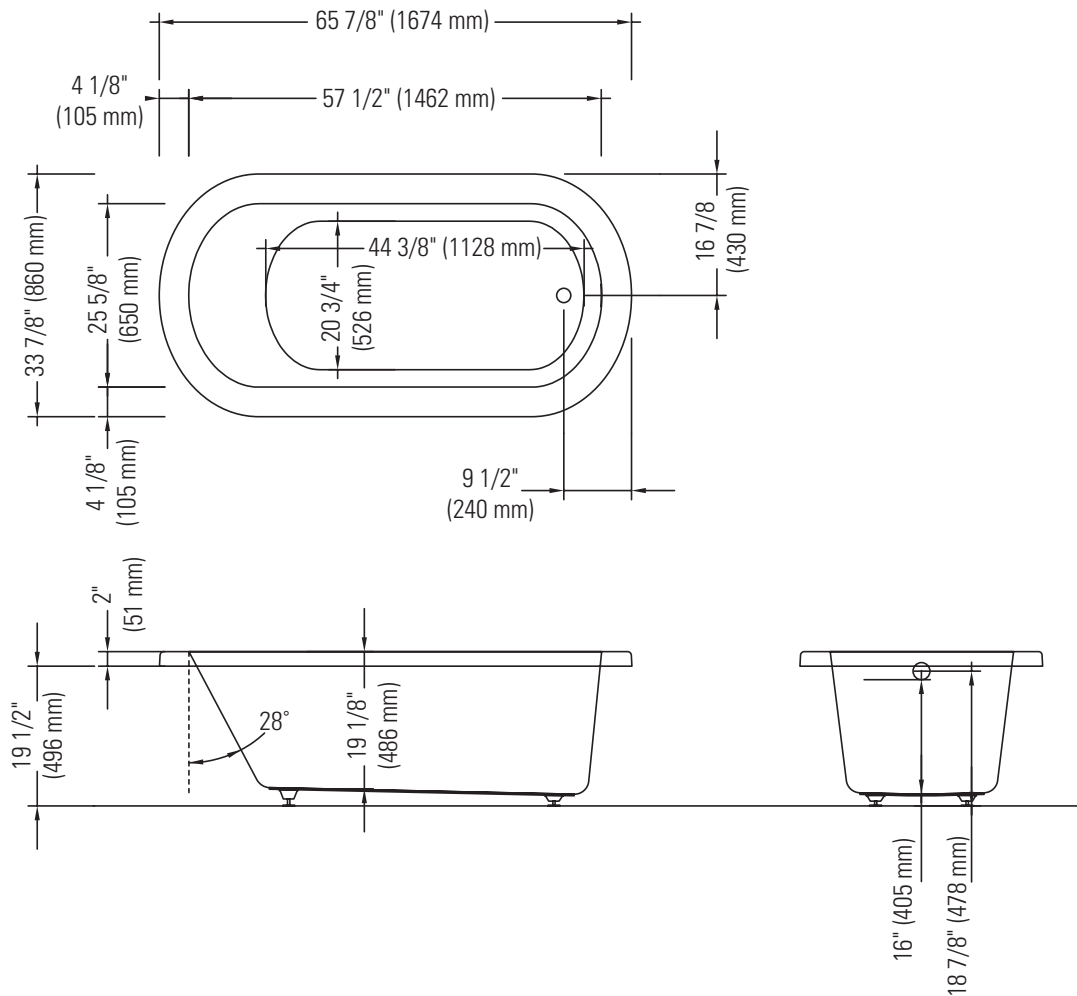

TULIPE 466 AA

DROP-IN

Bathtub

*A bathtub fitted with back jets can cause the pump to protrude by approximately 3" from the overall dimension.

**All dimensions are approximate and subject to change without notice.