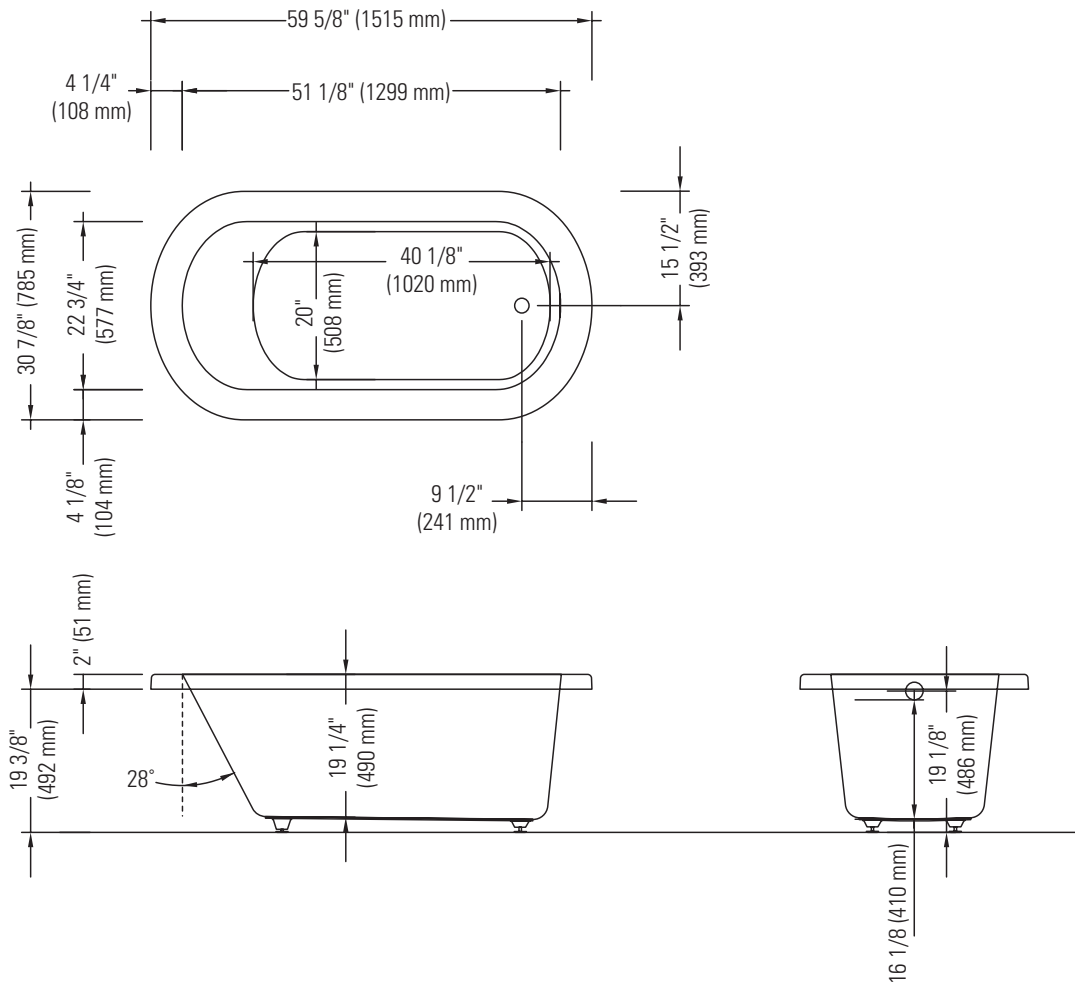

# TULIPE 460 AA

DROP-IN

Bathtub

\*A bathtub fitted with back jets can cause the pump to protrude by approximately 3" from the overall dimension.

\*\*All dimensions are approximate and subject to change without notice.