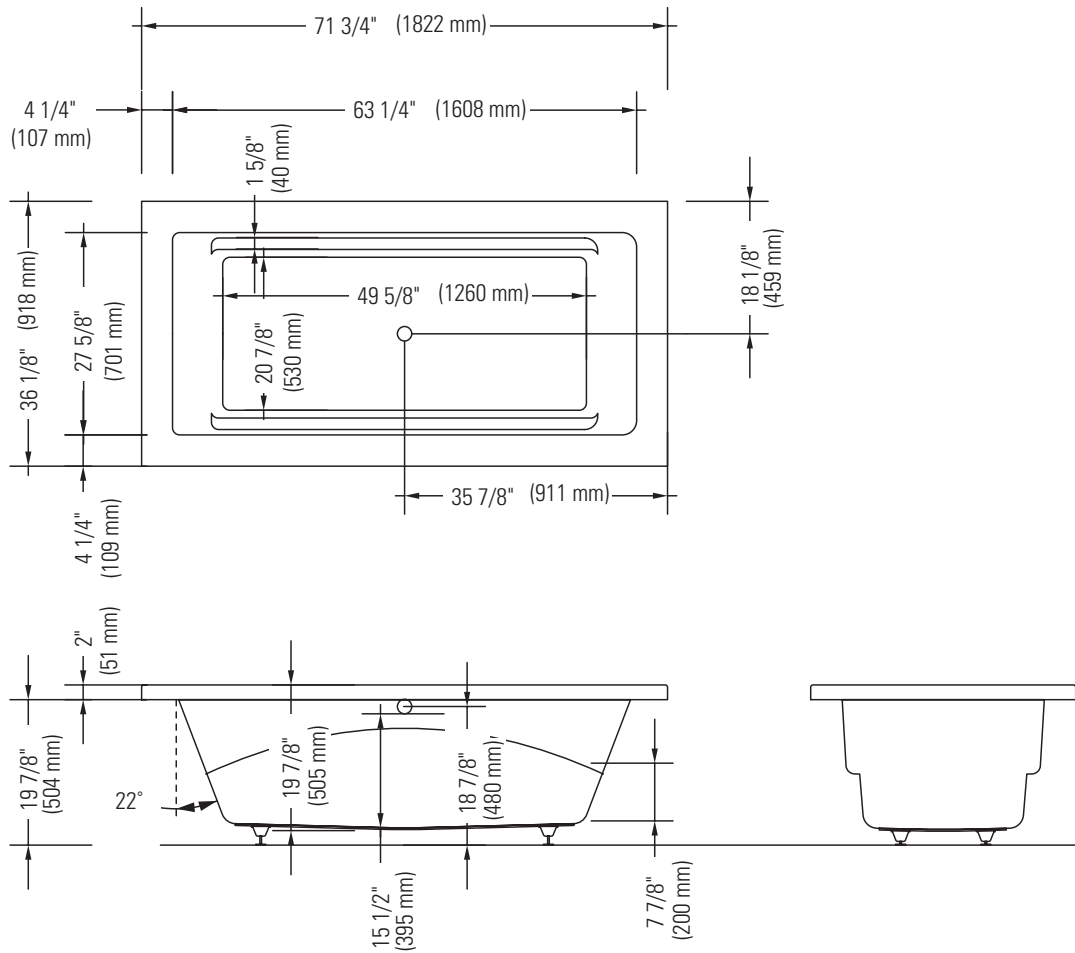

CAPRICE 3672

Bathtub

*A bathtub fitted with back jets can cause the pump to protrude by approximately 3" from the overall dimension.

**All dimensions are approximate and subject to change without notice.
Please refer to the installation guide before beginning the installation.