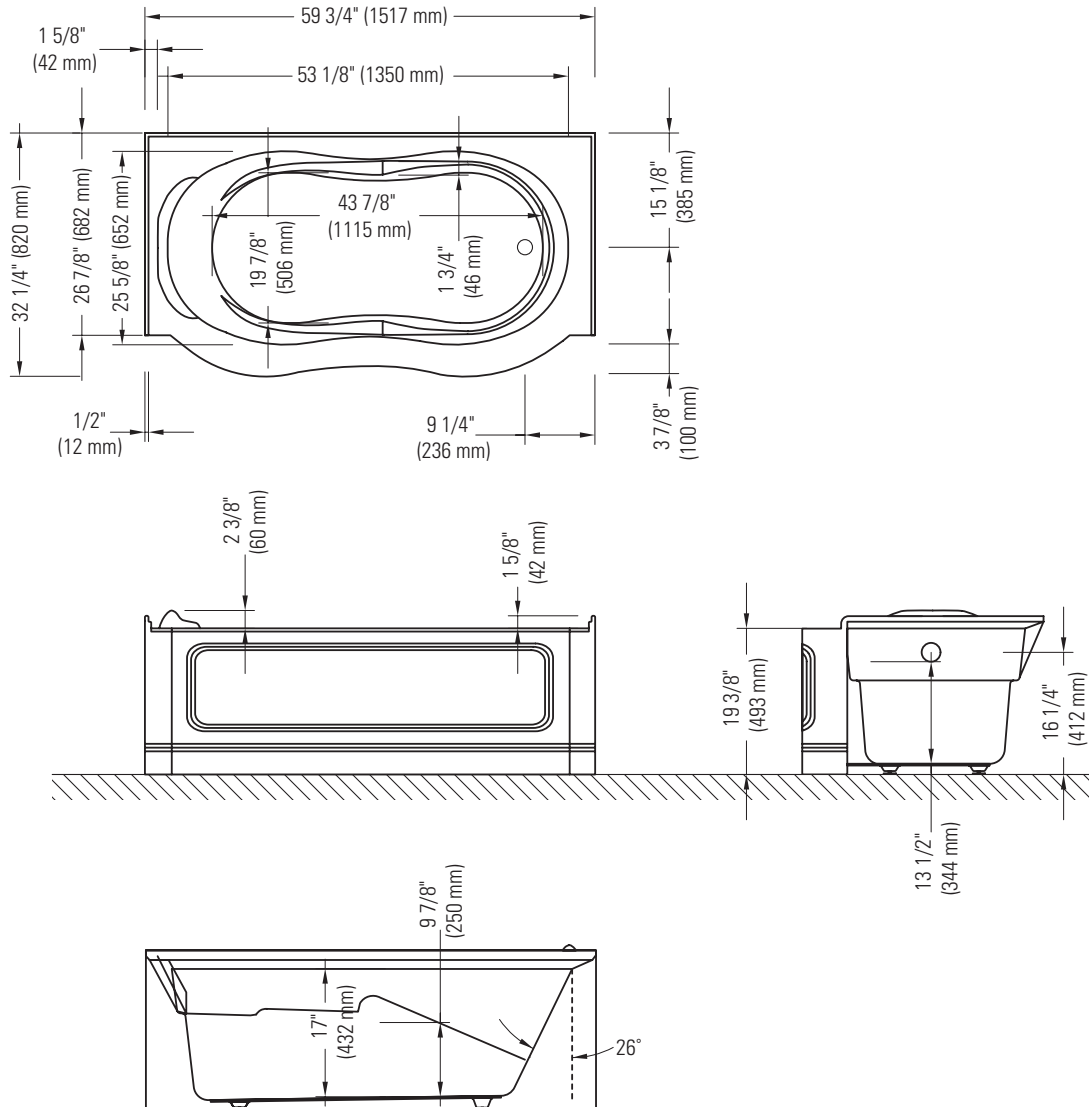

CELINE 560 R

RIGHT DRAIN WITH TILING FLANGE AND SKIRT

Bathtub

*A bathtub fitted with back jets can cause the pump to protrude by approximately 3" from the overall dimension.

**All dimensions are approximate and subject to change without notice. Please refer to the installation guide before beginning the installation.

CELINE 560 L

LEFT DRAIN WITH TILING FLANGE AND SKIRT

Bathtub

*A bathtub fitted with back jets can cause the pump to protrude by approximately 3" from the overall dimension.

**All dimensions are approximate and subject to change without notice.