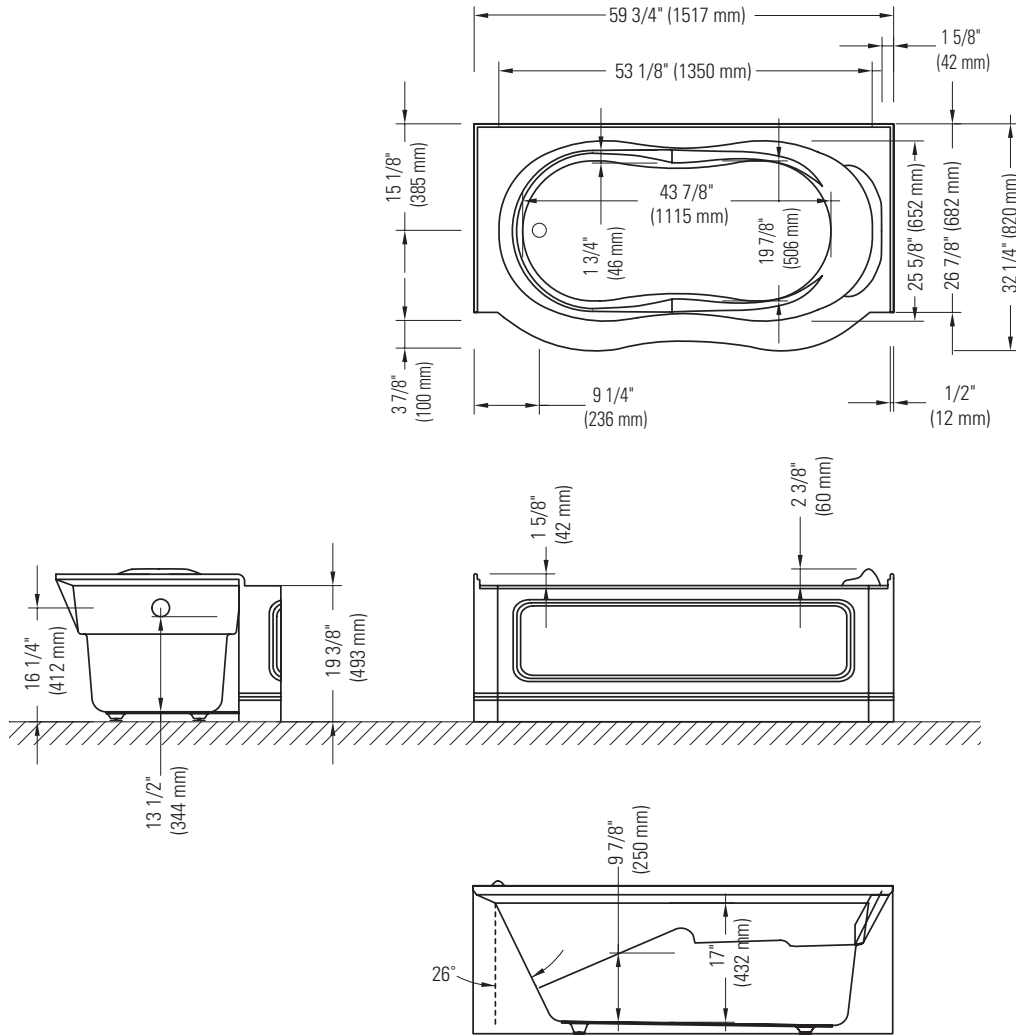

CELINE 560 R

RIGHT DRAIN WITH TILING FLANGE AND SKIRT

Bathtub

*A bathtub fitted with back jets can cause the pump to protrude by approximately 3" from the overall dimension.

**All dimensions are approximate and subject to change without notice. Please refer to the installation guide before beginning the installation.

CELINE 560 L

LEFT DRAIN WITH TILING FLANGE AND SKIRT

Bathtub

*A bathtub fitted with back jets can cause the pump to protrude by approximately 3" from the overall dimension.

**All dimensions are approximate and subject to change without notice.