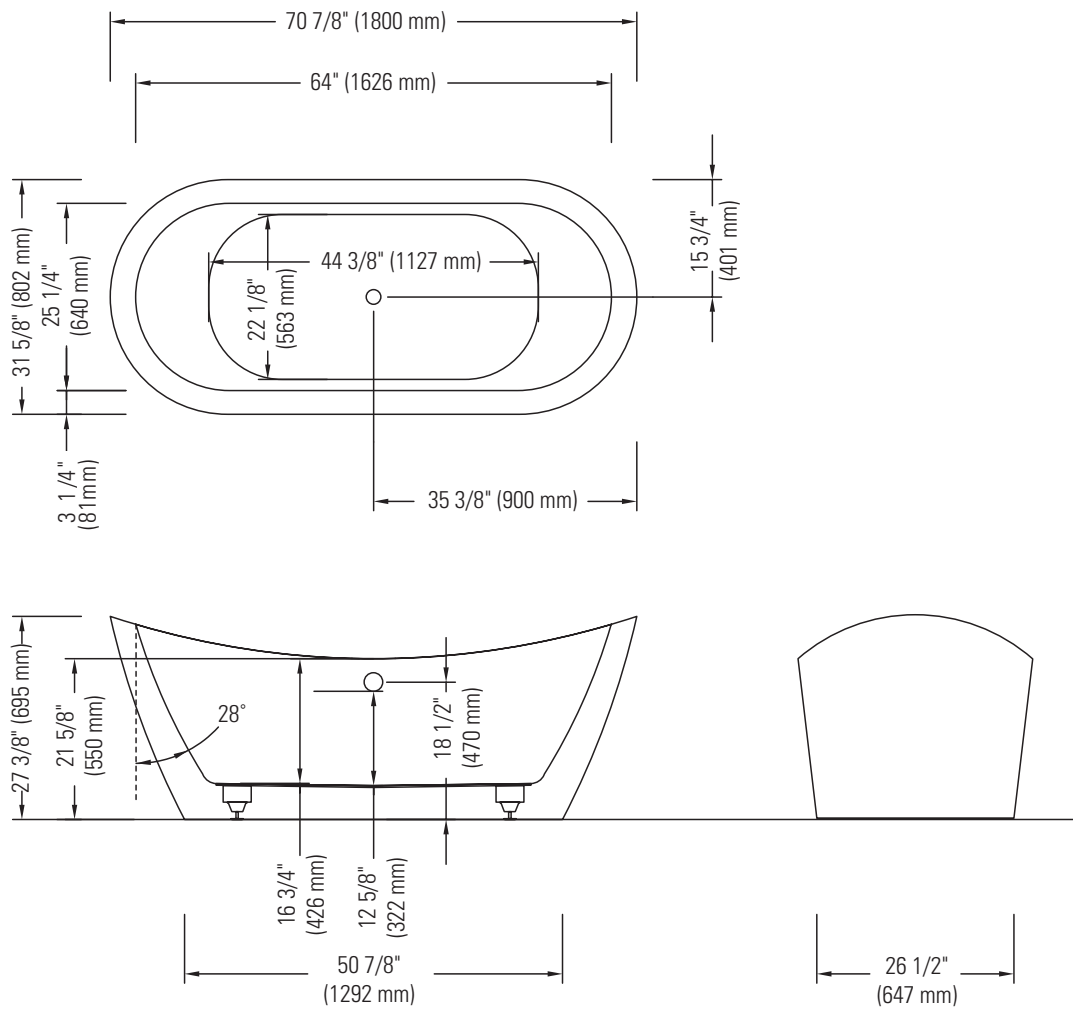

EIDELWEISS 7870 KA

FREESTANDING

Bathtub

* All dimensions are approximate and subject to change without notice.
Please refer to the installation guide before beginning the installation.