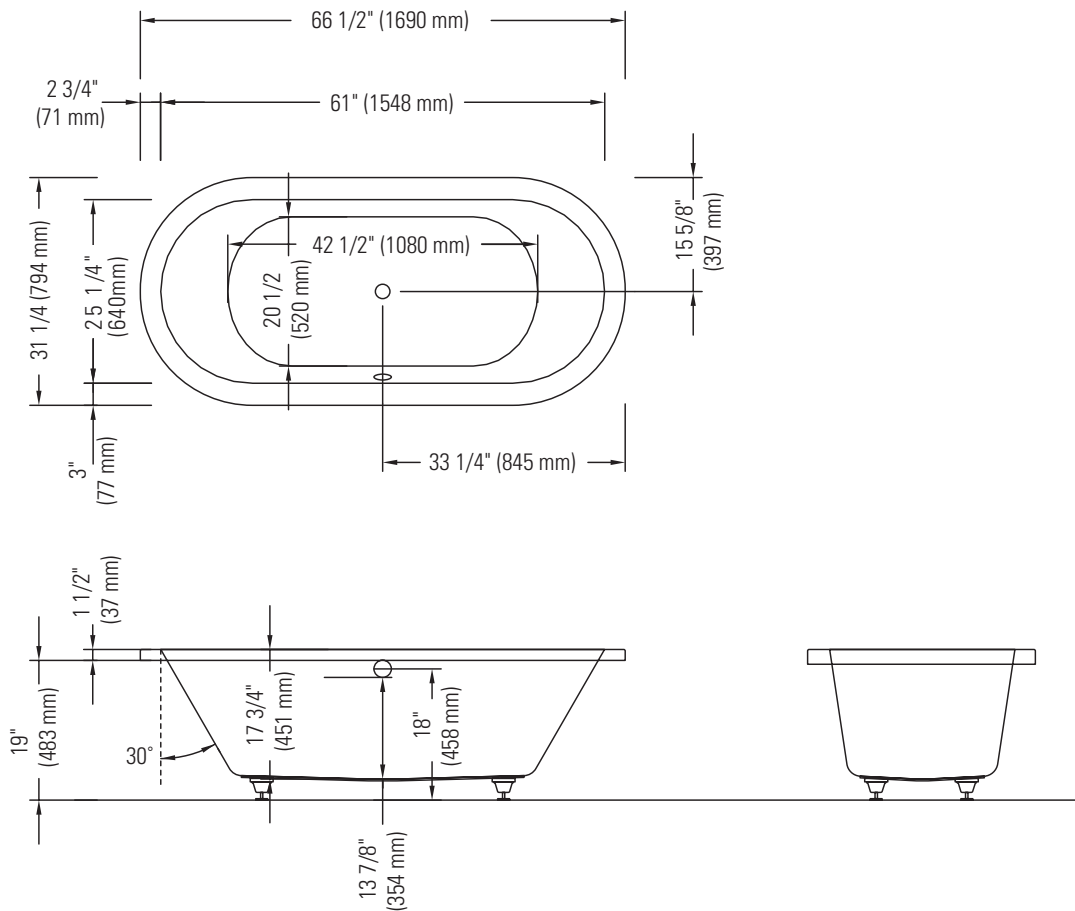

EIDEL 7867 AA

DROP-IN

Bathtub

* All dimensions are approximate and subject to change without notice.
Please refer to the installation guide before beginning the installation.