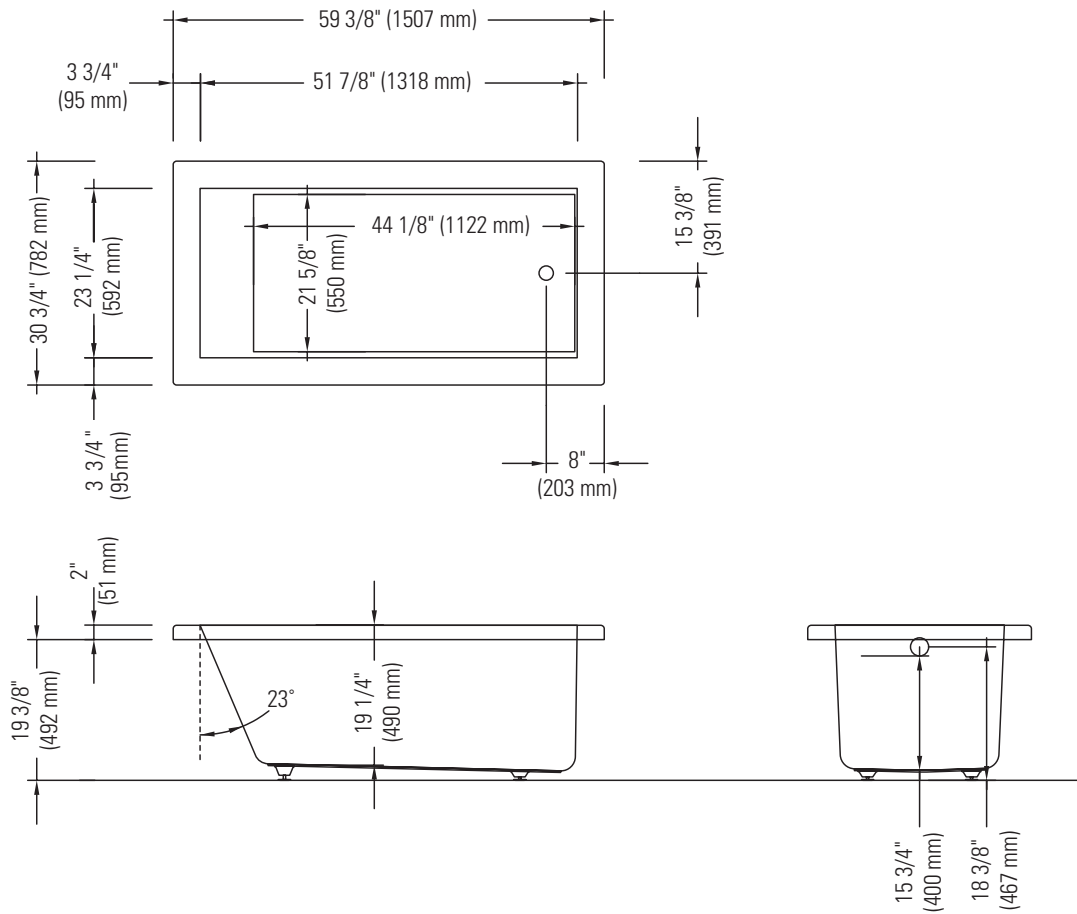

FDC 7760 AA

DROP-IN

Bathtub

*A bathtub fitted with back jets can cause the pump to protrude by approximately 3" from the overall dimension.

**All dimensions are approximate and subject to change without notice.