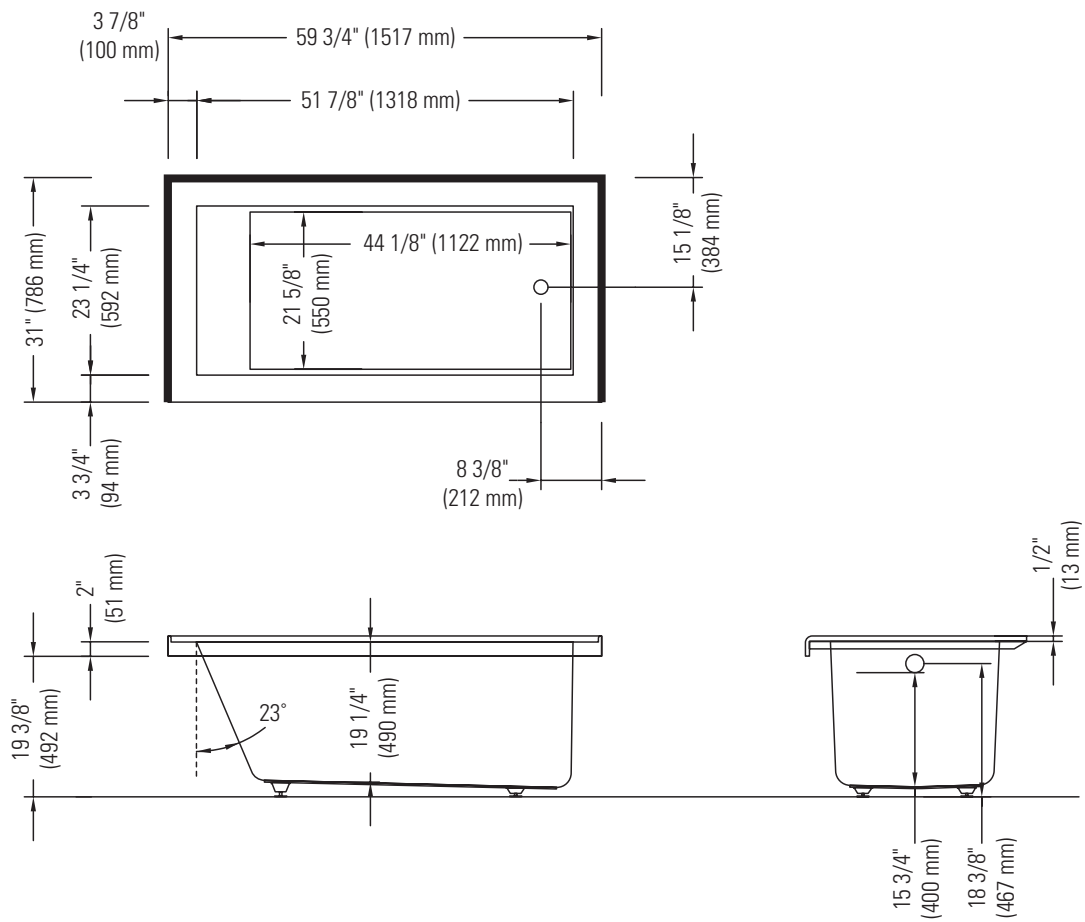

FDC 7760 AAR3

RIGHT DRAIN WITH TILING FLANGE

Bathtub

■ Tiling flange

*A bathtub fitted with back jets can cause the pump to protrude by approximately 3" from the overall dimension.

**All dimensions are approximate and subject to change without notice.
Please refer to the installation guide before beginning the installation.

FDC 7760 AAL3

LEFT DRAIN WITH TILING FLANGE

Bathtub

— Tiling flange

*A bathtub fitted with back jets can cause the pump to protrude by approximately 3" from the overall dimension.

**All dimensions are approximate and subject to change without notice. Please refer to the installation guide before beginning the installation.