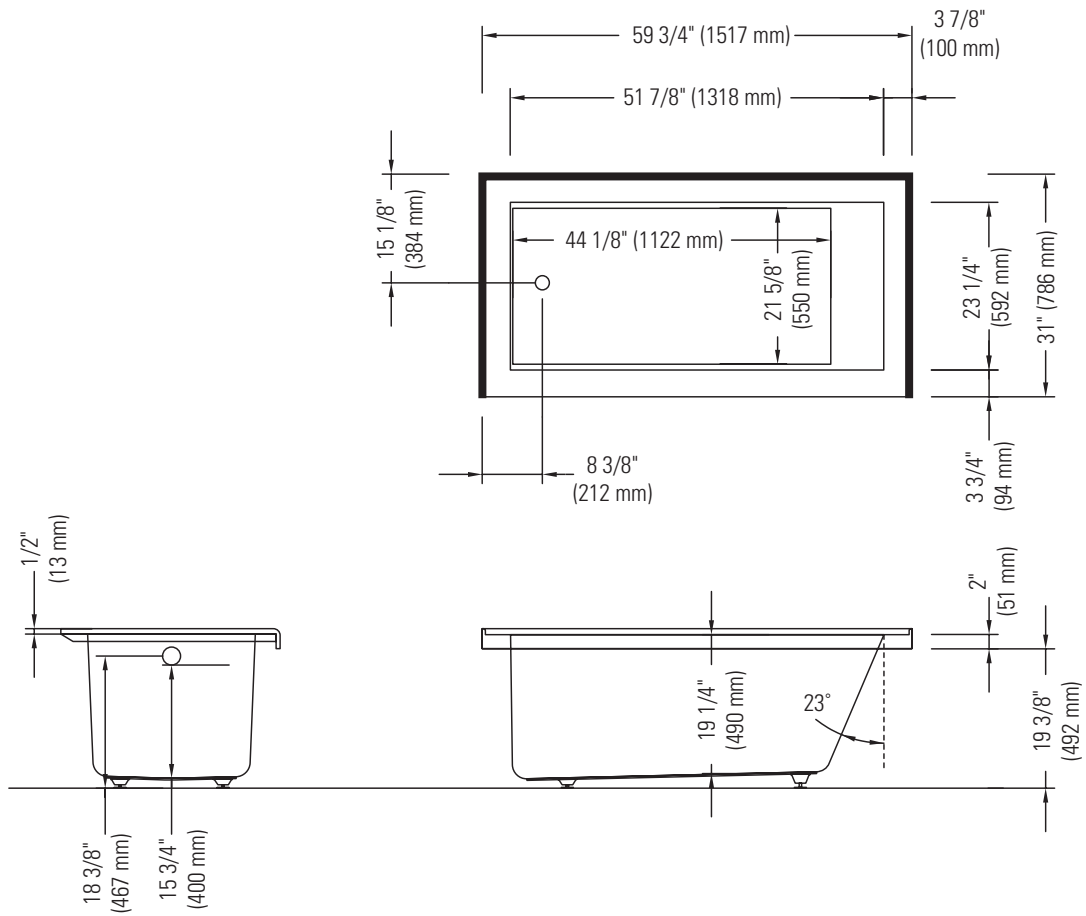

FDC 7760 AAR3

RIGHT DRAIN WITH TILING FLANGE

Bathtub

■ Tiling flange

*A bathtub fitted with back jets can cause the pump to protrude by approximately 3" from the overall dimension.

**All dimensions are approximate and subject to change without notice.
Please refer to the installation guide before beginning the installation.

FDC 7760 AAL3

LEFT DRAIN WITH TILING FLANGE

Bathtub

— Tiling flange

*A bathtub fitted with back jets can cause the pump to protrude by approximately 3" from the overall dimension.

**All dimensions are approximate and subject to change without notice. Please refer to the installation guide before beginning the installation.