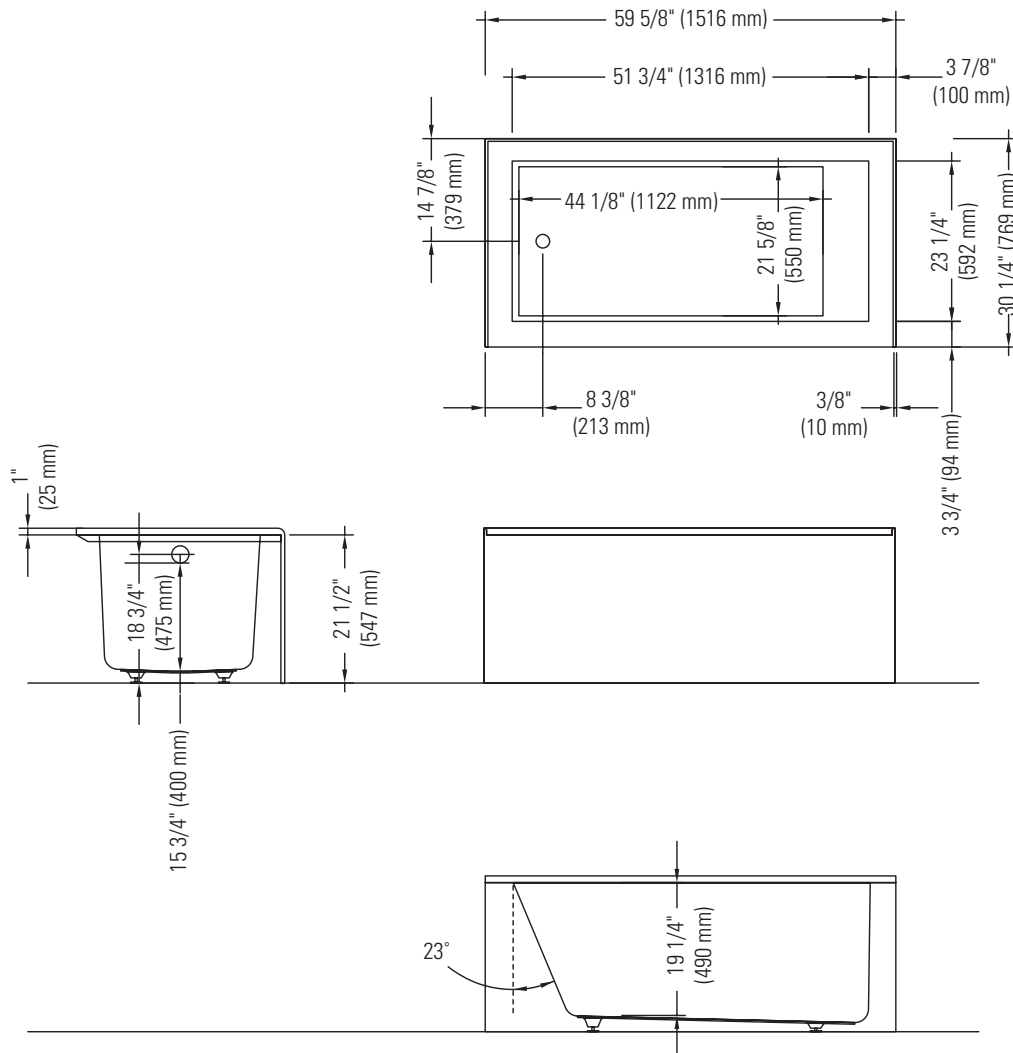

## RIGHT DRAIN WITH TILING FLANGE AND SKIRT

### Bathtub

\*A bathtub fitted with back jets can cause the pump to protrude by approximately 3" from the overall dimension.

\*\*All dimensions are approximate and subject to change without notice.

Please refer to the installation guide before beginning the installation.