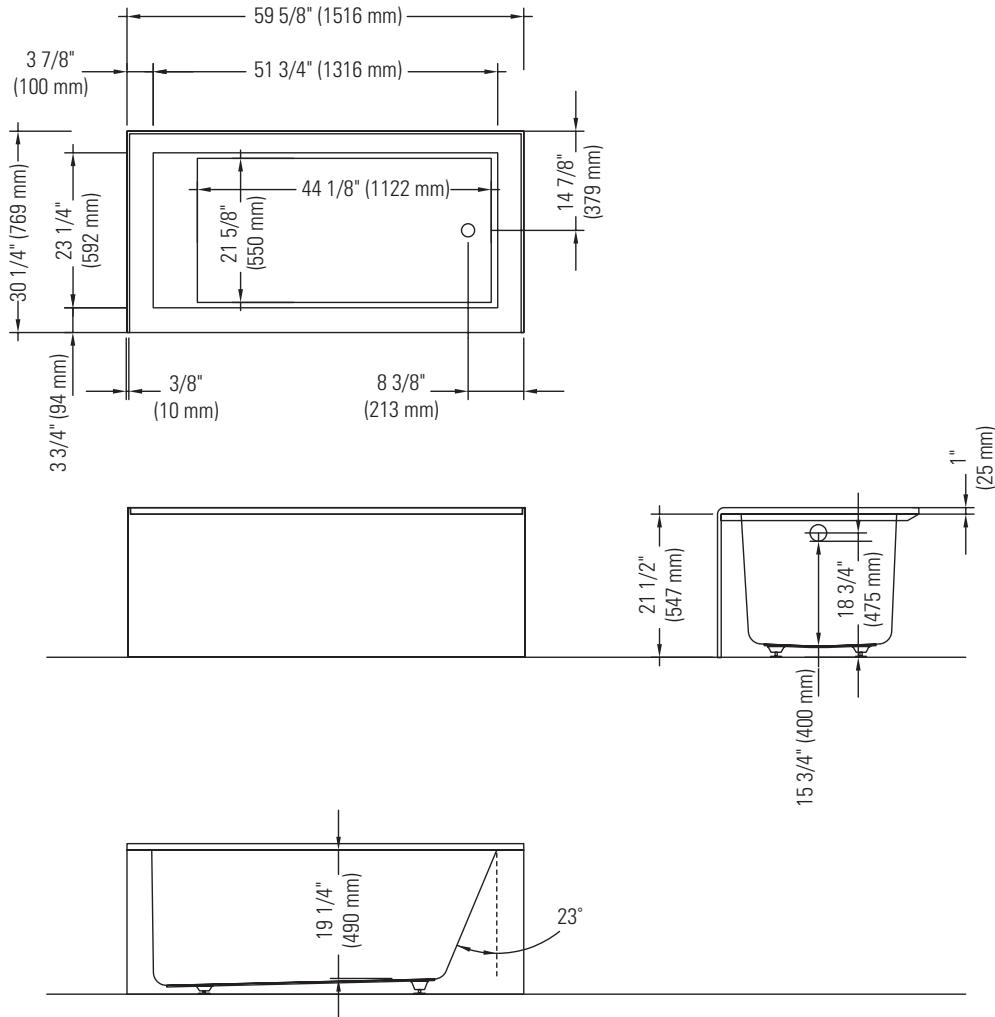

## RIGHT DRAIN WITH TILING FLANGE AND SKIRT

### Bathtub

\*A bathtub fitted with back jets can cause the pump to protrude by approximately 3" from the overall dimension.

\*\*All dimensions are approximate and subject to change without notice.

Please refer to the installation guide before beginning the installation.