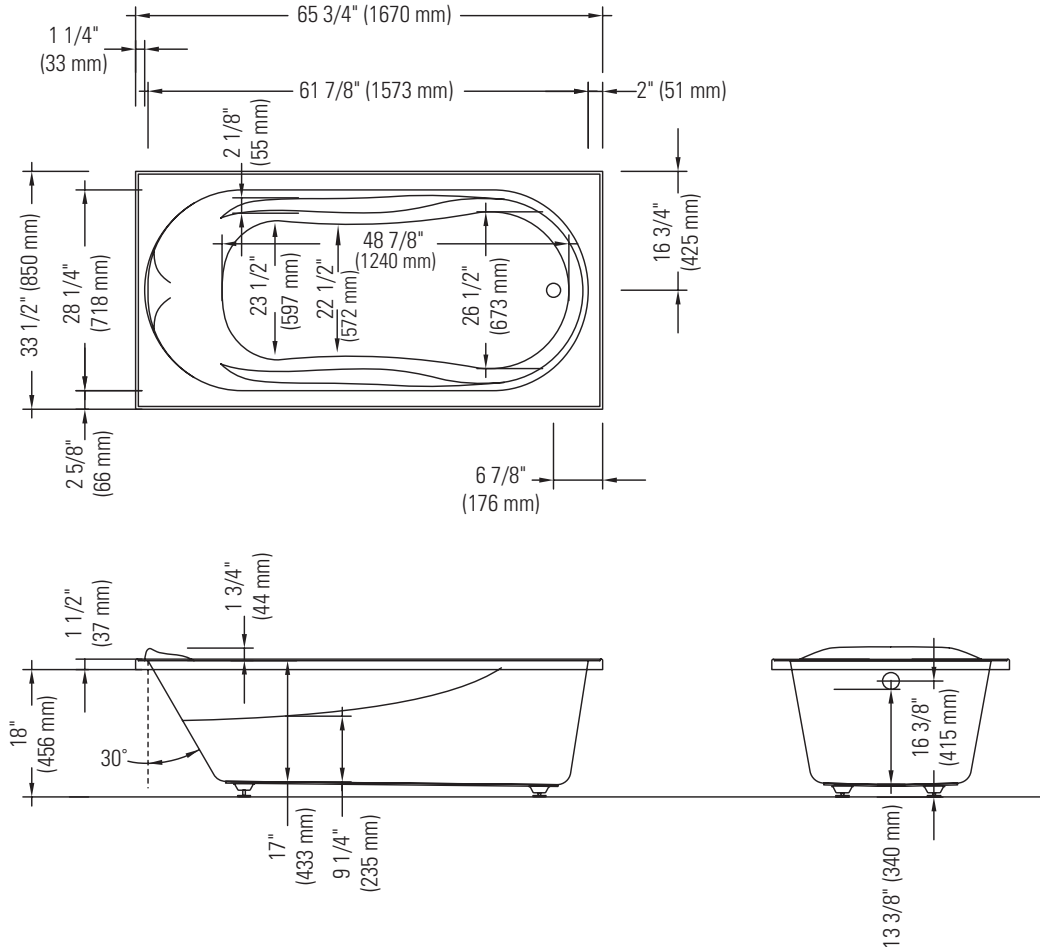

HIBISCUS 266 AA

DROP-IN
Bathtub

*A bathtub fitted with back jets can cause the pump to protrude by approximately 3" from the overall dimension.

**All dimensions are approximate and subject to change without notice.