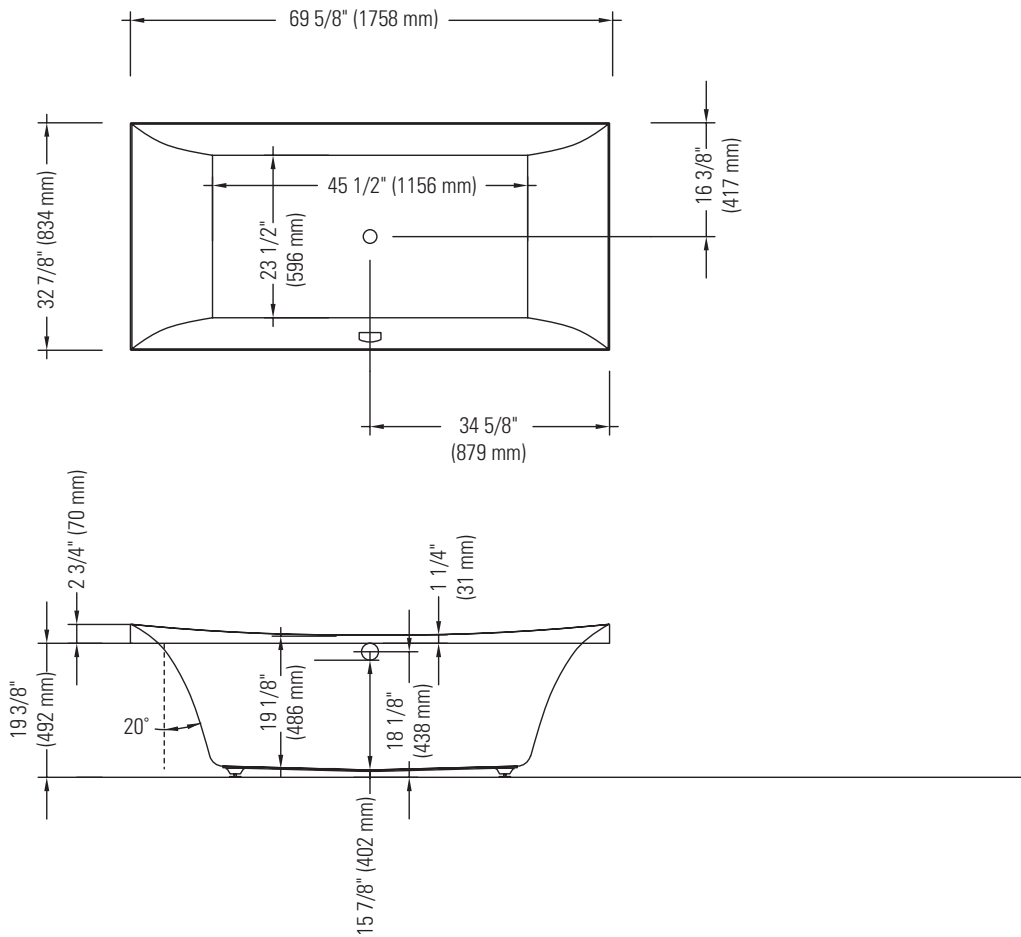

# LILIUM 7369 AA

DROP-IN

Bathtub

\* All dimensions are approximate and subject to change without notice.  
Please refer to the installation guide before beginning the installation.