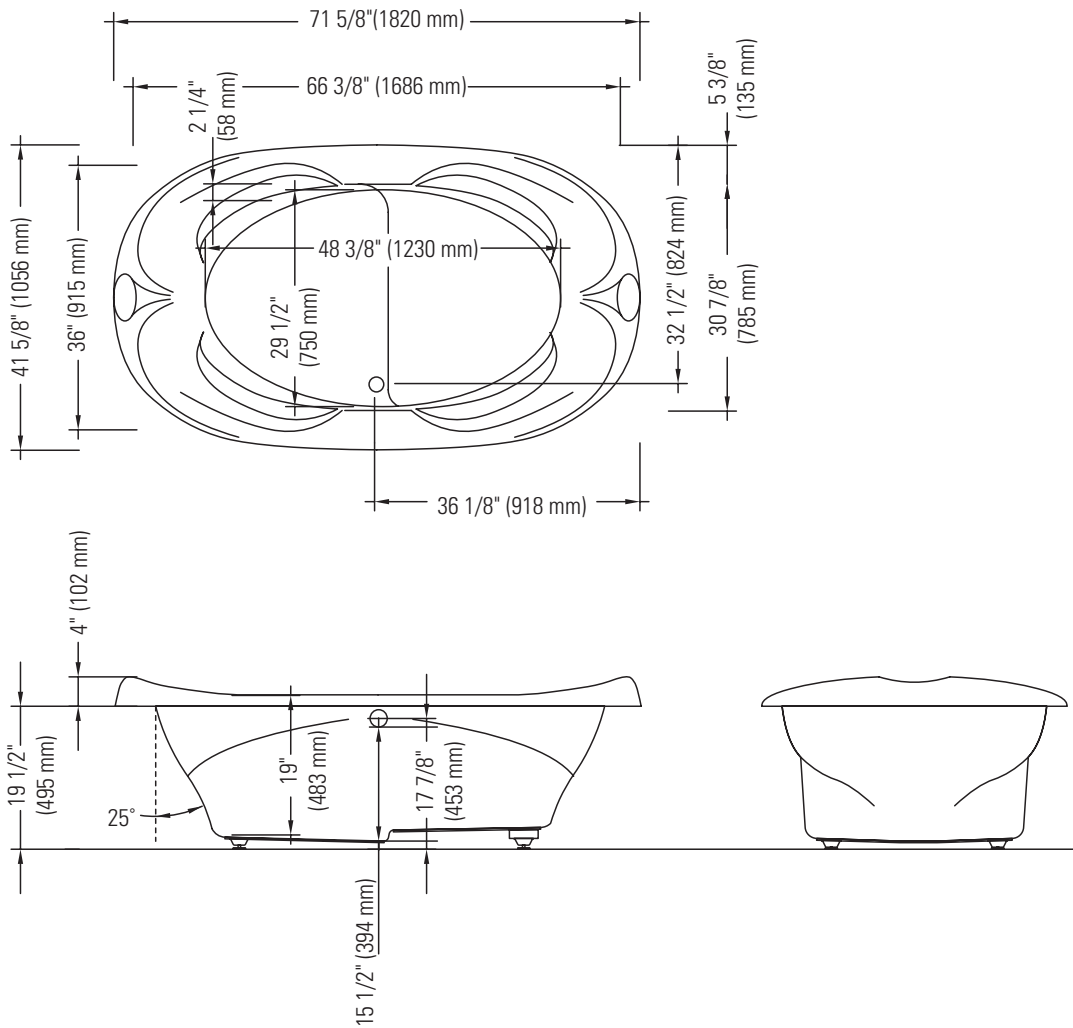

MARGUERITE 1872 AA

DROP-IN
Bathtub

*A bathtub fitted with back jets can cause the pump to protrude by approximately 3" from the overall dimension.

**All dimensions are approximate and subject to change without notice.
Please refer to the installation guide before beginning the installation.