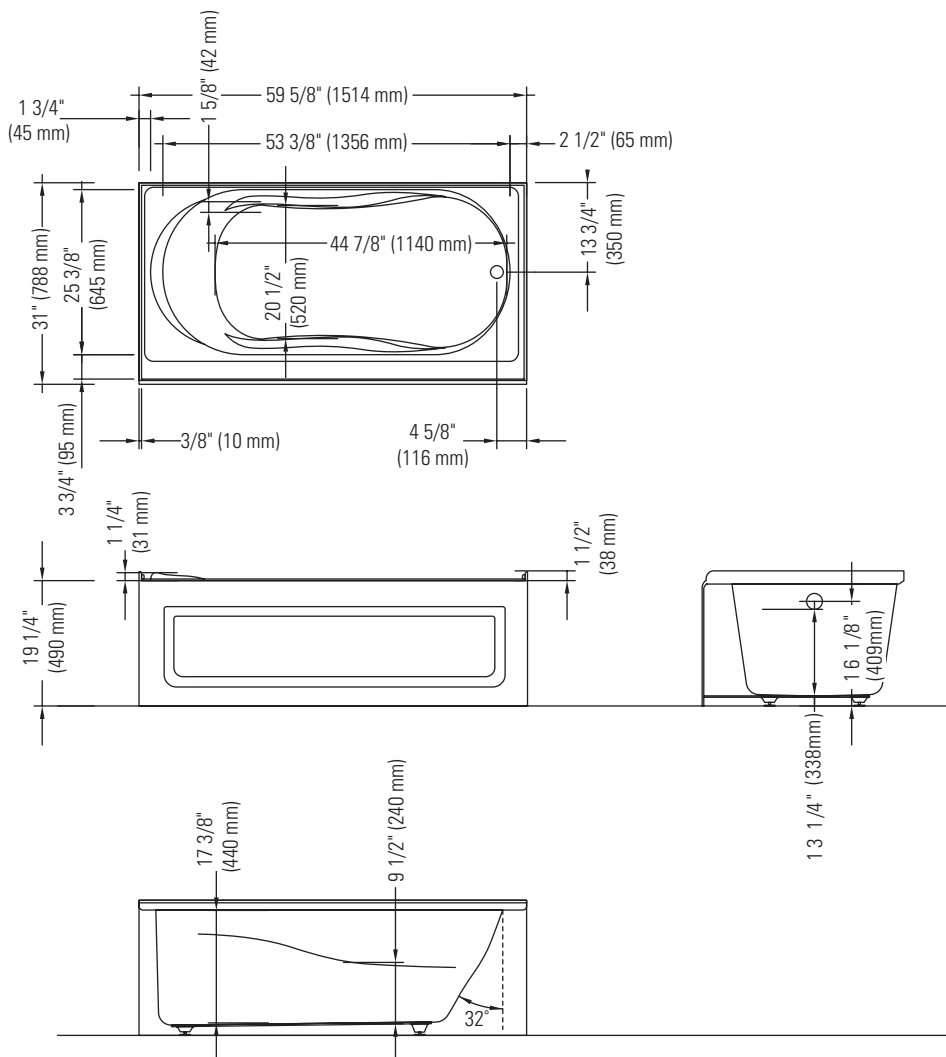

# PETUNIA 260 R3

RIGHT DRAIN WITH TILING FLANGE AND SKIRT

Bathtub

\*A bathtub fitted with back jets can cause the pump to protrude by approximately 3" from the overall dimension.

\*\*All dimensions are approximate and subject to change without notice.

# PETUNIA 260 L3

LEFT DRAIN WITH TILING FLANGE AND SKIRT

Bathtub

\*A bathtub fitted with back jets can cause the pump to protrude by approximately 3" from the overall dimension.

\*\*All dimensions are approximate and subject to change without notice.