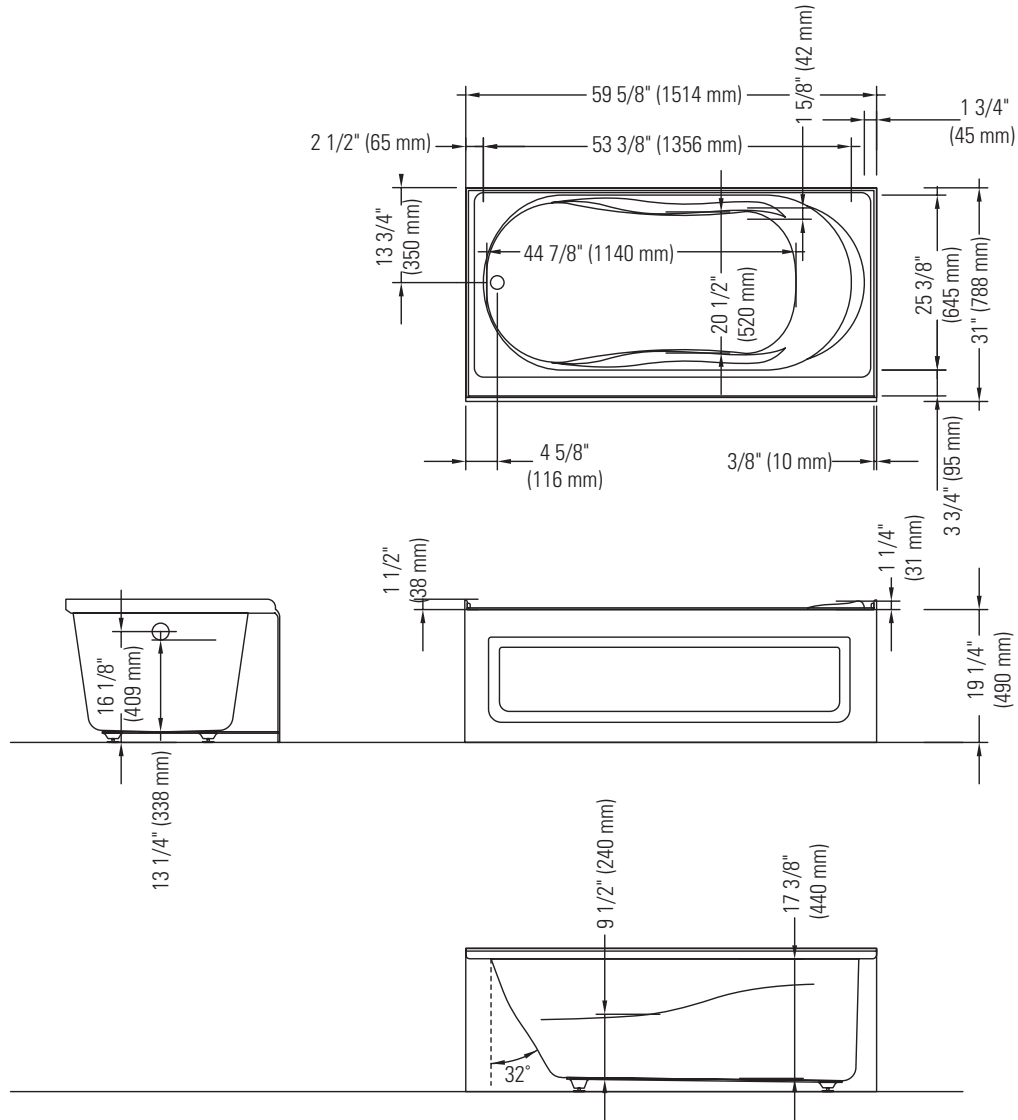

PETUNIA 260 R3

RIGHT DRAIN WITH TILING FLANGE AND SKIRT

Bathtub

*A bathtub fitted with back jets can cause the pump to protrude by approximately 3" from the overall dimension.

**All dimensions are approximate and subject to change without notice.

Please refer to the installation guide before beginning the installation.

PETUNIA 260 L3

LEFT DRAIN WITH TILING FLANGE AND SKIRT

Bathtub

*A bathtub fitted with back jets can cause the pump to protrude by approximately 3" from the overall dimension.

**All dimensions are approximate and subject to change without notice.

Please refer to the installation guide before beginning the installation.