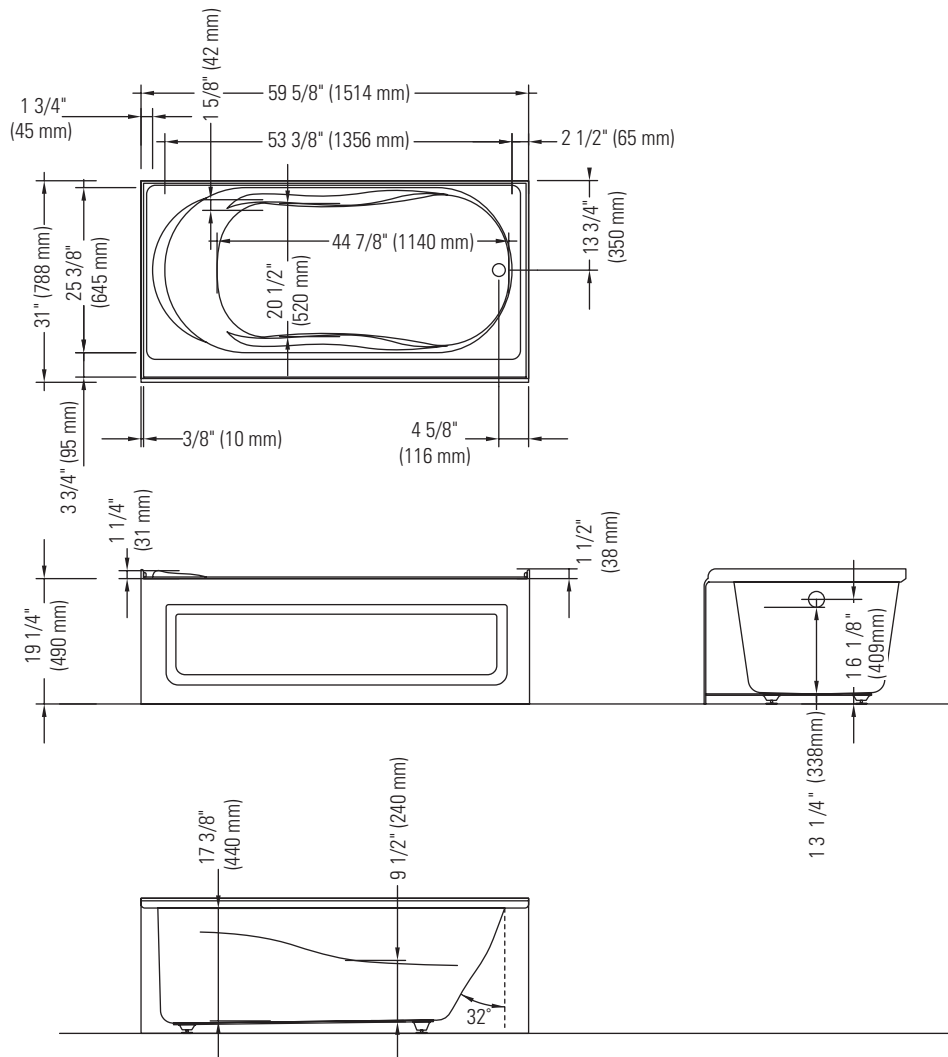

PETUNIA 260 R3

RIGHT DRAIN WITH TILING FLANGE AND SKIRT

Bathtub

*A bathtub fitted with back jets can cause the pump to protrude by approximately 3" from the overall dimension.

**All dimensions are approximate and subject to change without notice.

Please refer to the installation guide before beginning the installation.

PETUNIA 260 L3

LEFT DRAIN WITH TILING FLANGE AND SKIRT

Bathtub

*A bathtub fitted with back jets can cause the pump to protrude by approximately 3" from the overall dimension.

**All dimensions are approximate and subject to change without notice.

Please refer to the installation guide before beginning the installation.