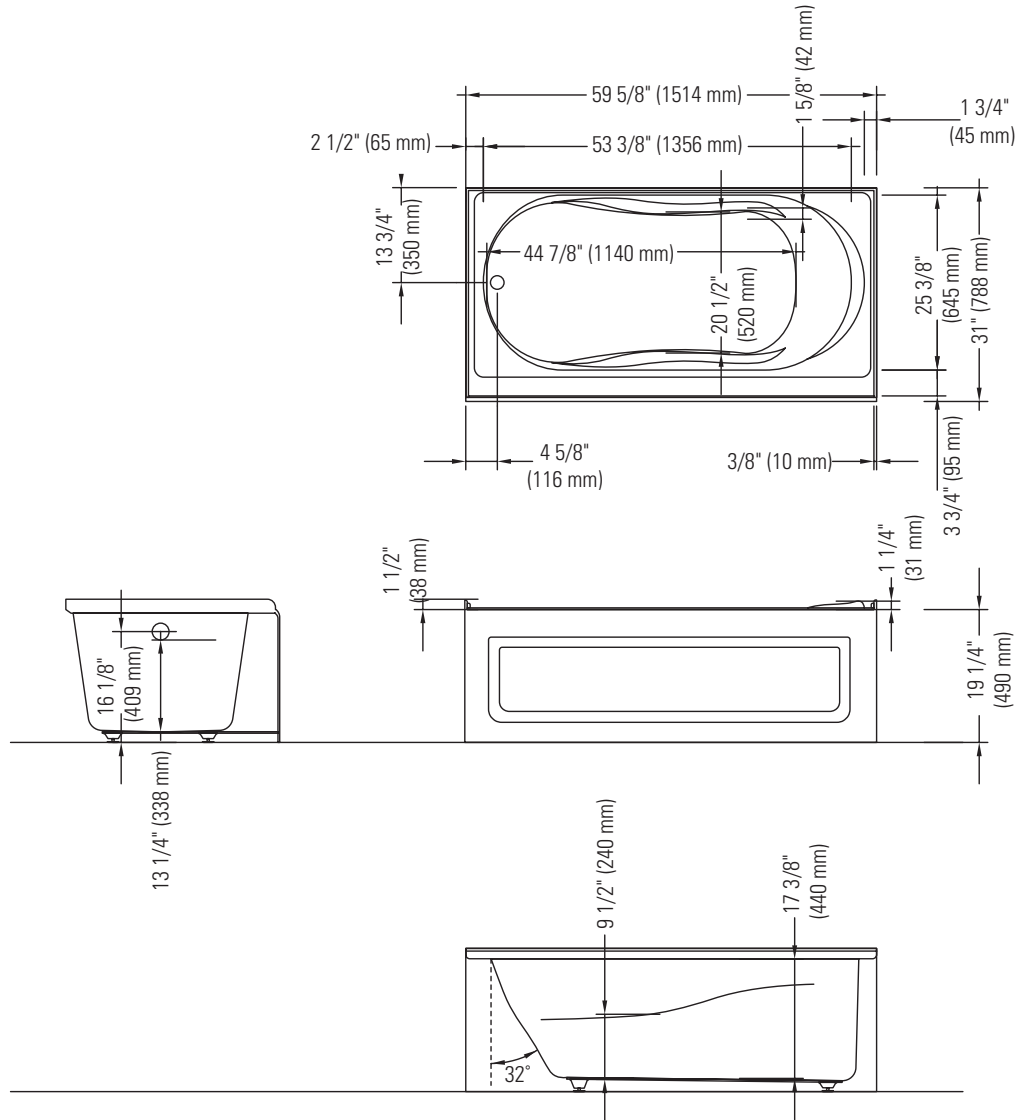

# PETUNIA 260 R3

RIGHT DRAIN WITH TILING FLANGE AND SKIRT

Bathtub

\*A bathtub fitted with back jets can cause the pump to protrude by approximately 3" from the overall dimension.

\*\*All dimensions are approximate and subject to change without notice.

# PETUNIA 260 L3

LEFT DRAIN WITH TILING FLANGE AND SKIRT

Bathtub

\*A bathtub fitted with back jets can cause the pump to protrude by approximately 3" from the overall dimension.

\*\*All dimensions are approximate and subject to change without notice.