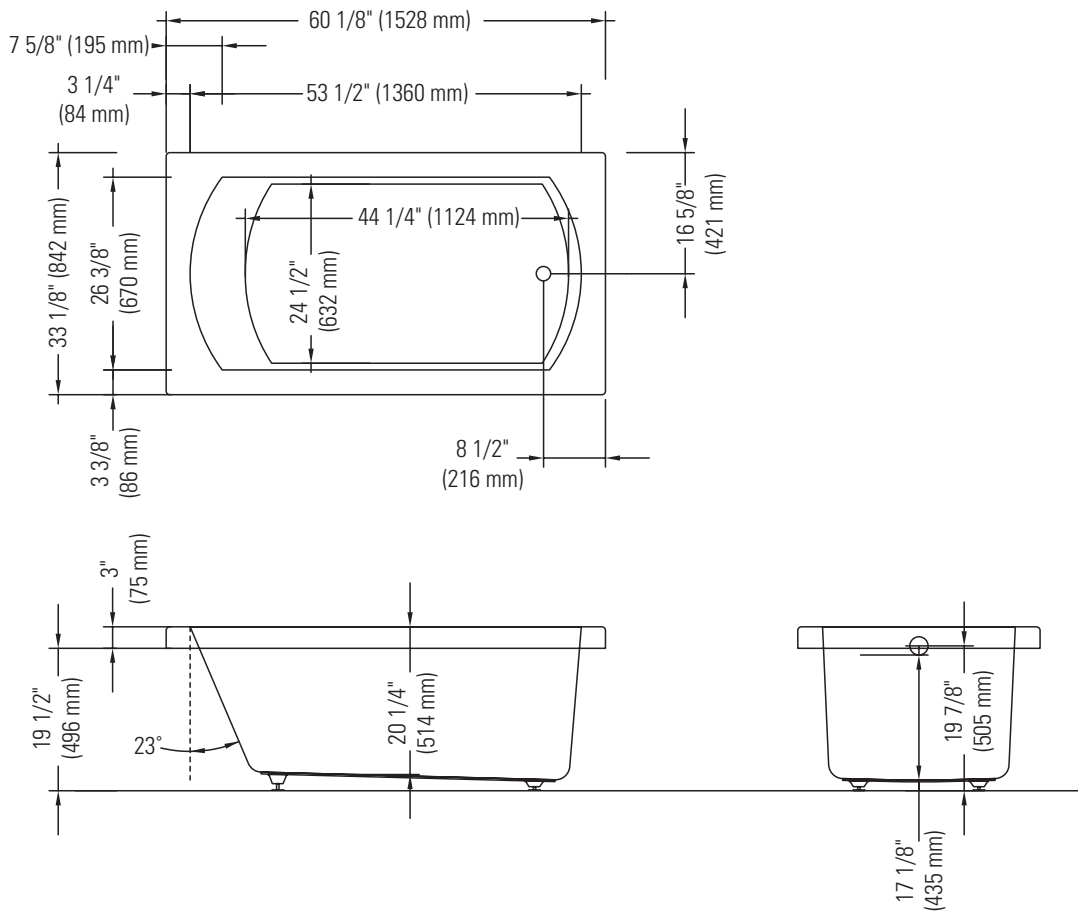

PRIMULA 4060 AA

DROP-IN

Bathtub

*A bathtub fitted with back jets can cause the pump to protrude by approximately 3" from the overall dimension.

**All dimensions are approximate and subject to change without notice. Please refer to the installation guide before beginning the installation.