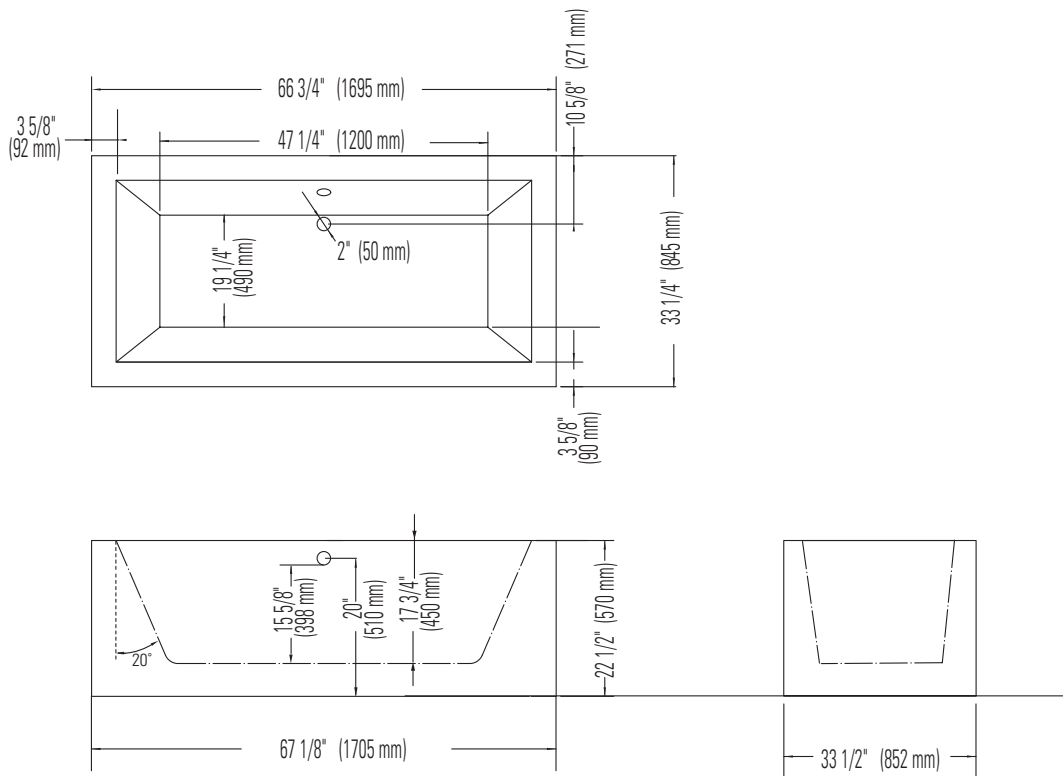

WISTERIA R

Bathtub

* All dimensions are approximate and subject to change without notice.
Please refer to the installation guide before beginning the installation.